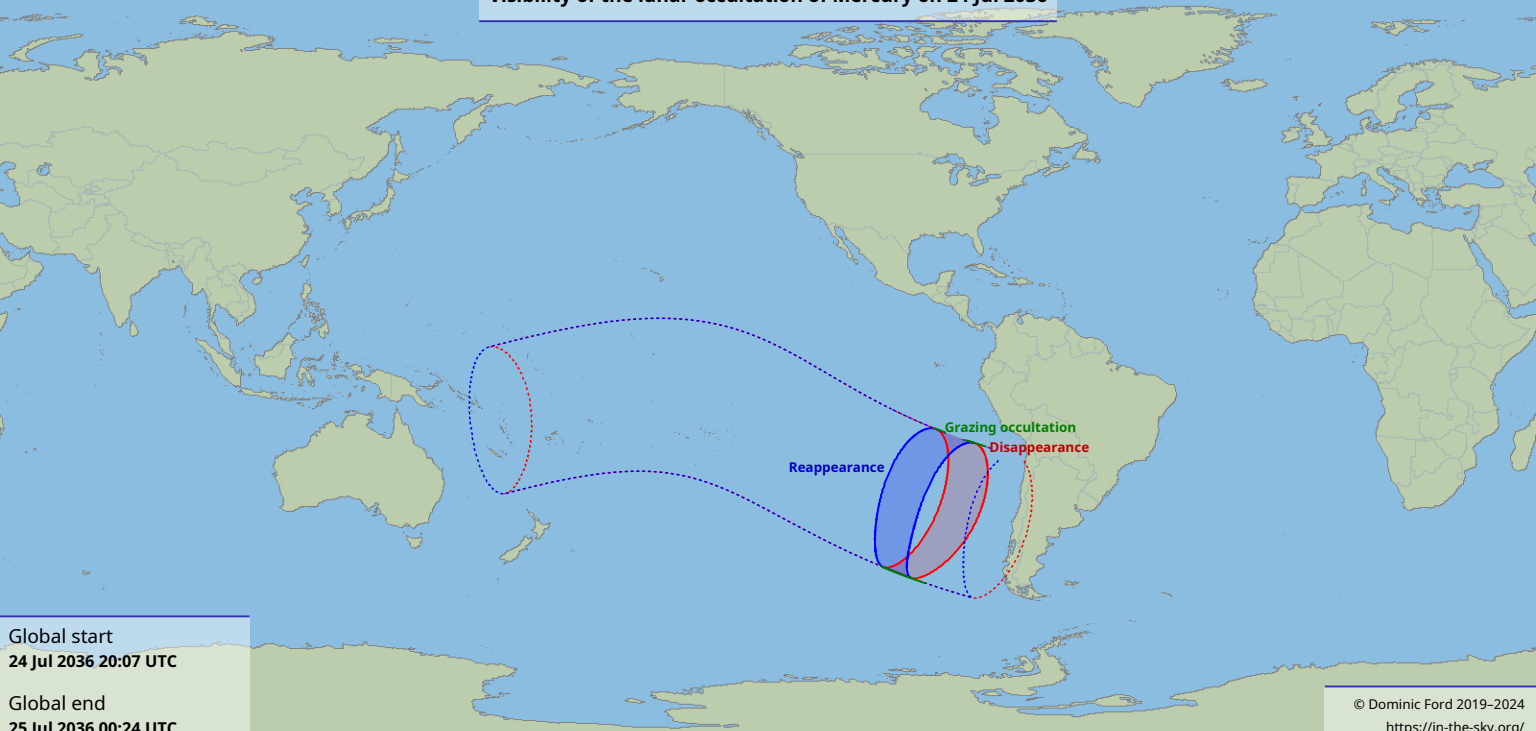

Visibility of the lunar occultation of Mercury on 24 Jul 2036

Global start
24 Jul 2036 20:07 UTC

Global end
25 Jul 2036 00:24 UTC