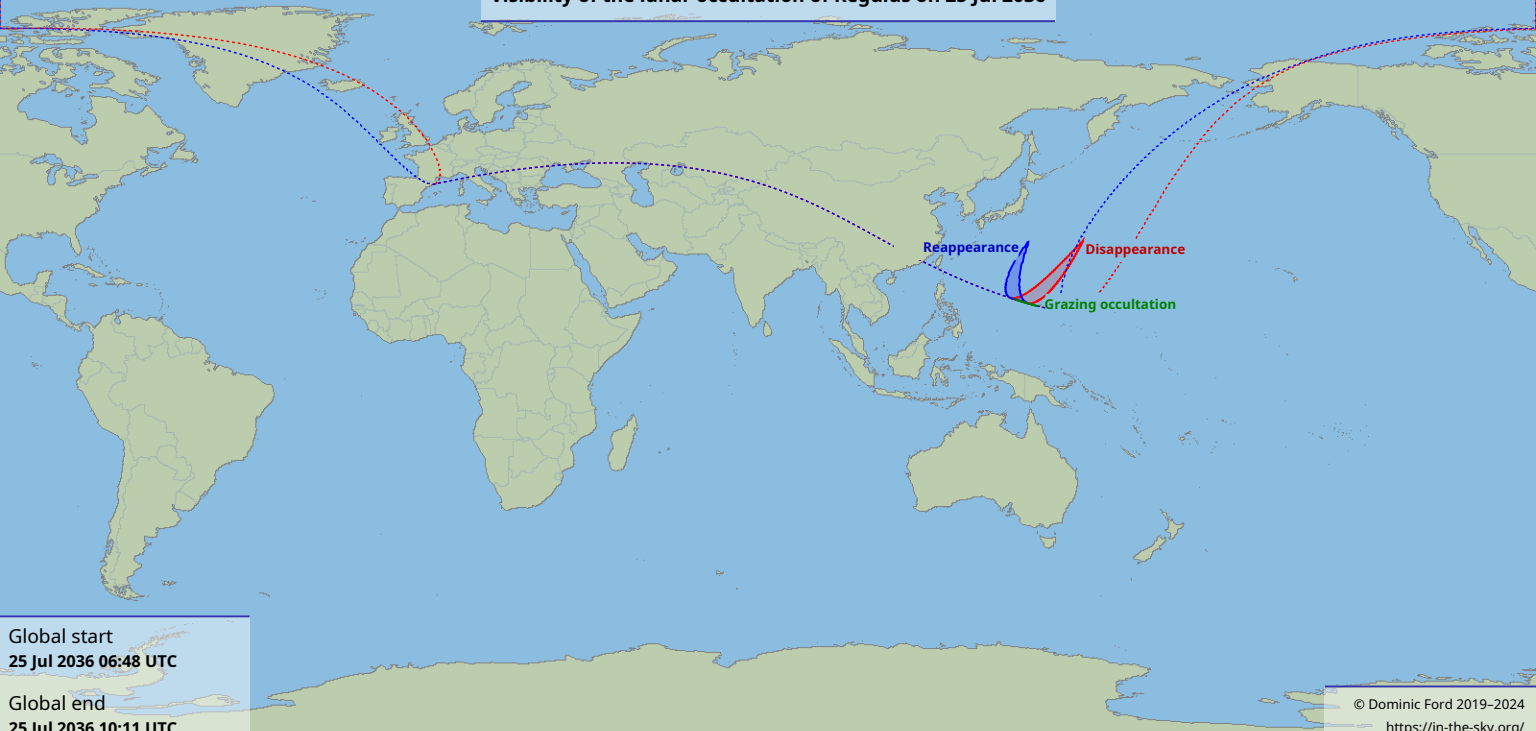

Visibility of the lunar occultation of Regulus on 25 Jul 2036

Global start
25 Jul 2036 06:48 UTC

Global end
25 Jul 2036 10:11 UTC