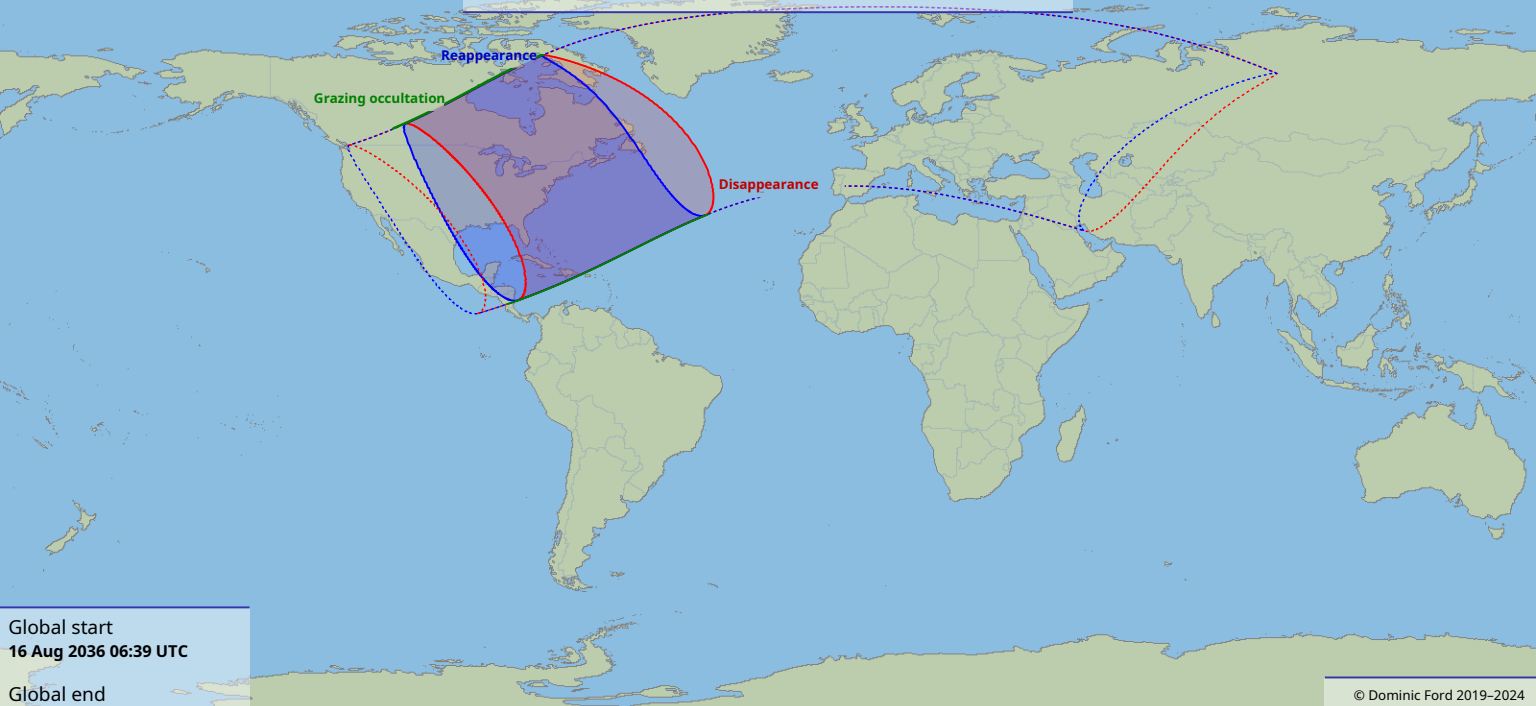

# Visibility of the lunar occultation of Aldebaran on 16 Aug 2036

Global start  
16 Aug 2036 06:39 UTC

Global end  
16 Aug 2036 10:26 UTC