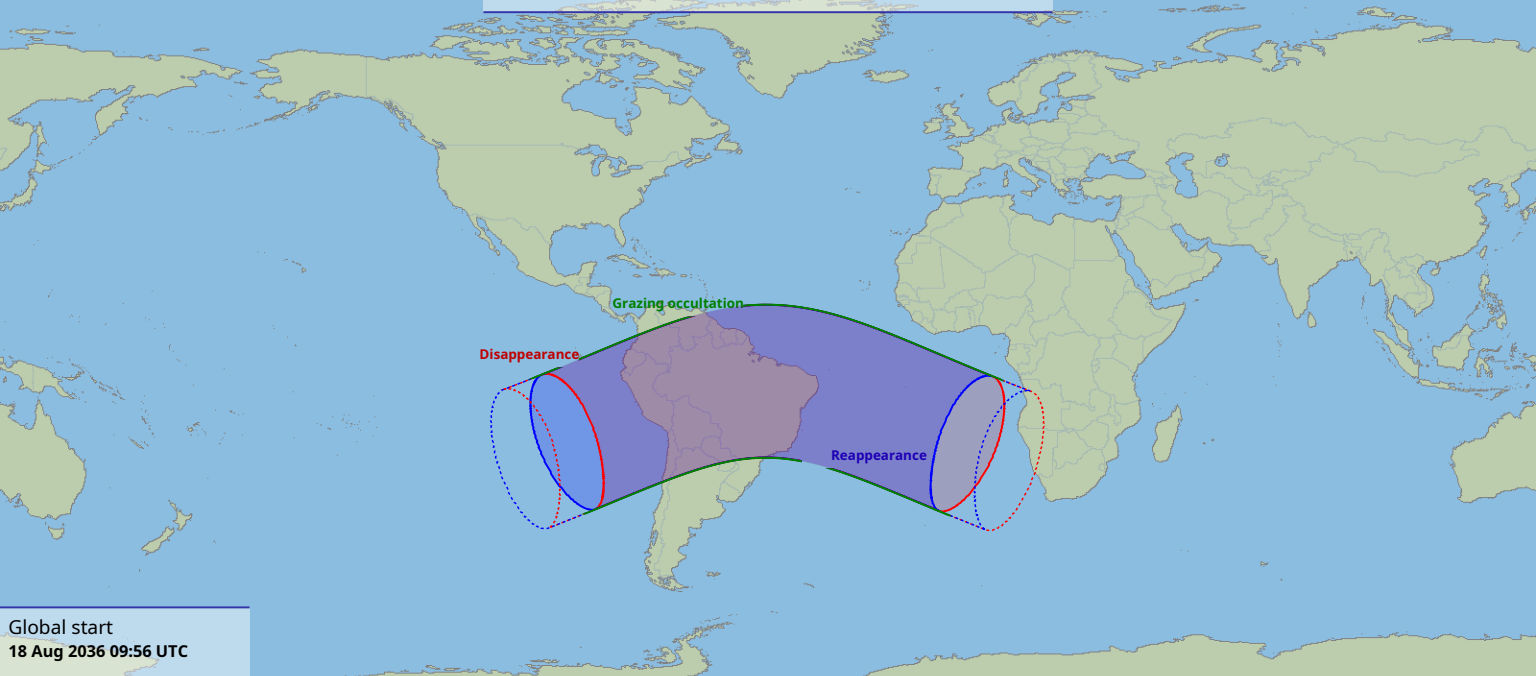

Visibility of the lunar occultation of Venus on 18 Aug 2036

Global start
18 Aug 2036 09:56 UTC

Global end
18 Aug 2036 14:08 UTC