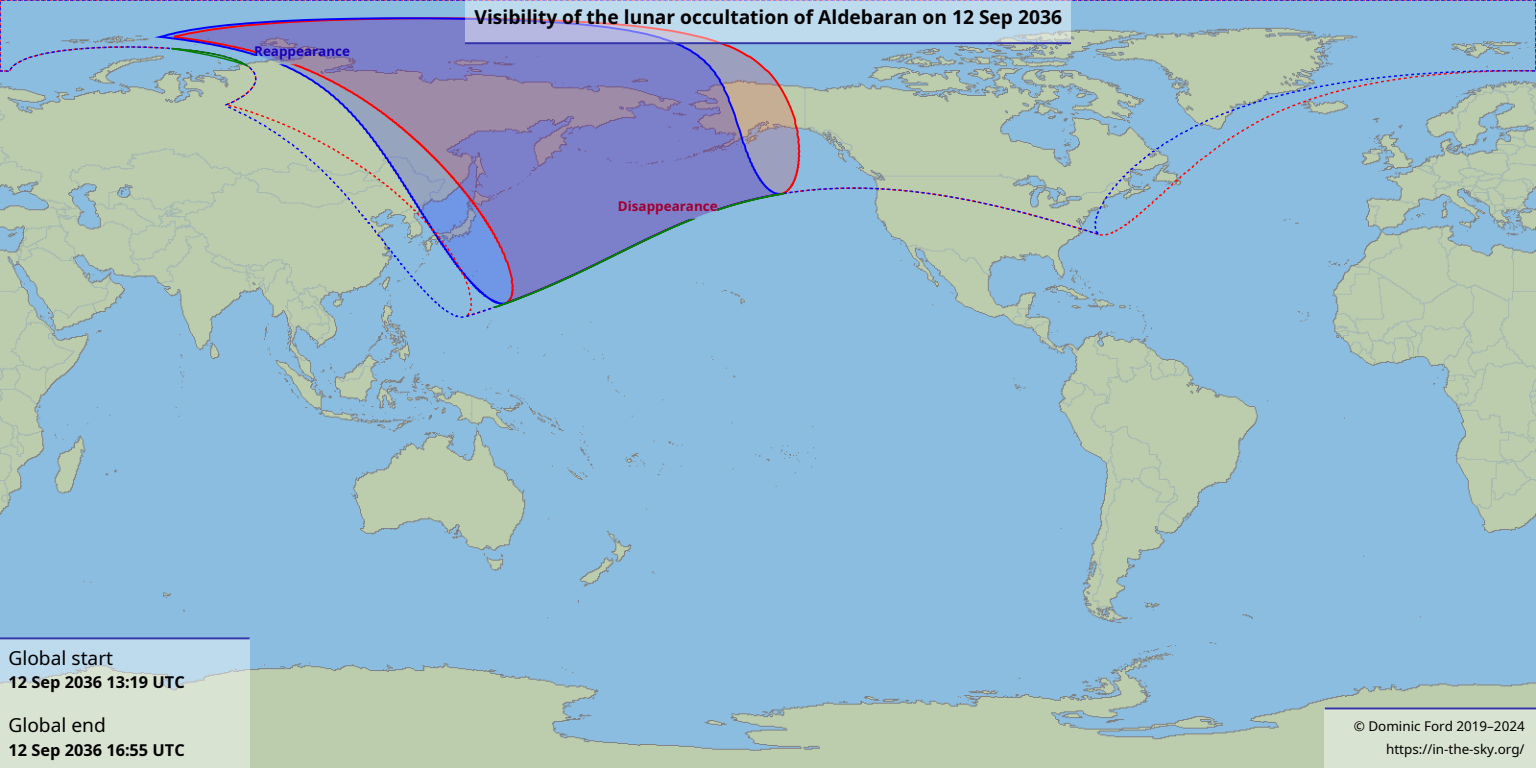

Visibility of the lunar occultation of Aldebaran on 12 Sep 2036

Reappearance

Disappearance

Global start
12 Sep 2036 13:19 UTC

Global end
12 Sep 2036 16:55 UTC