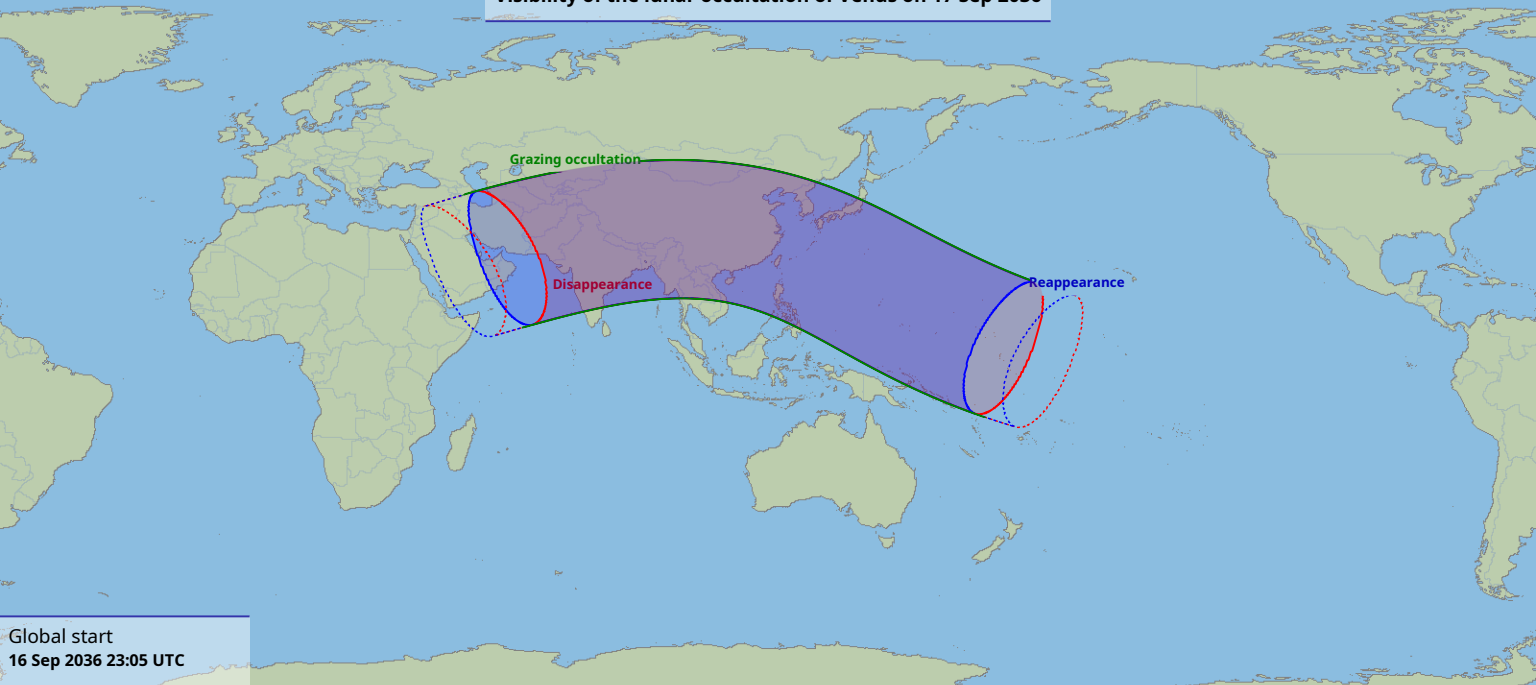

Visibility of the lunar occultation of Venus on 17 Sep 2036

Global start
16 Sep 2036 23:05 UTC

Global end
17 Sep 2036 03:31 UTC