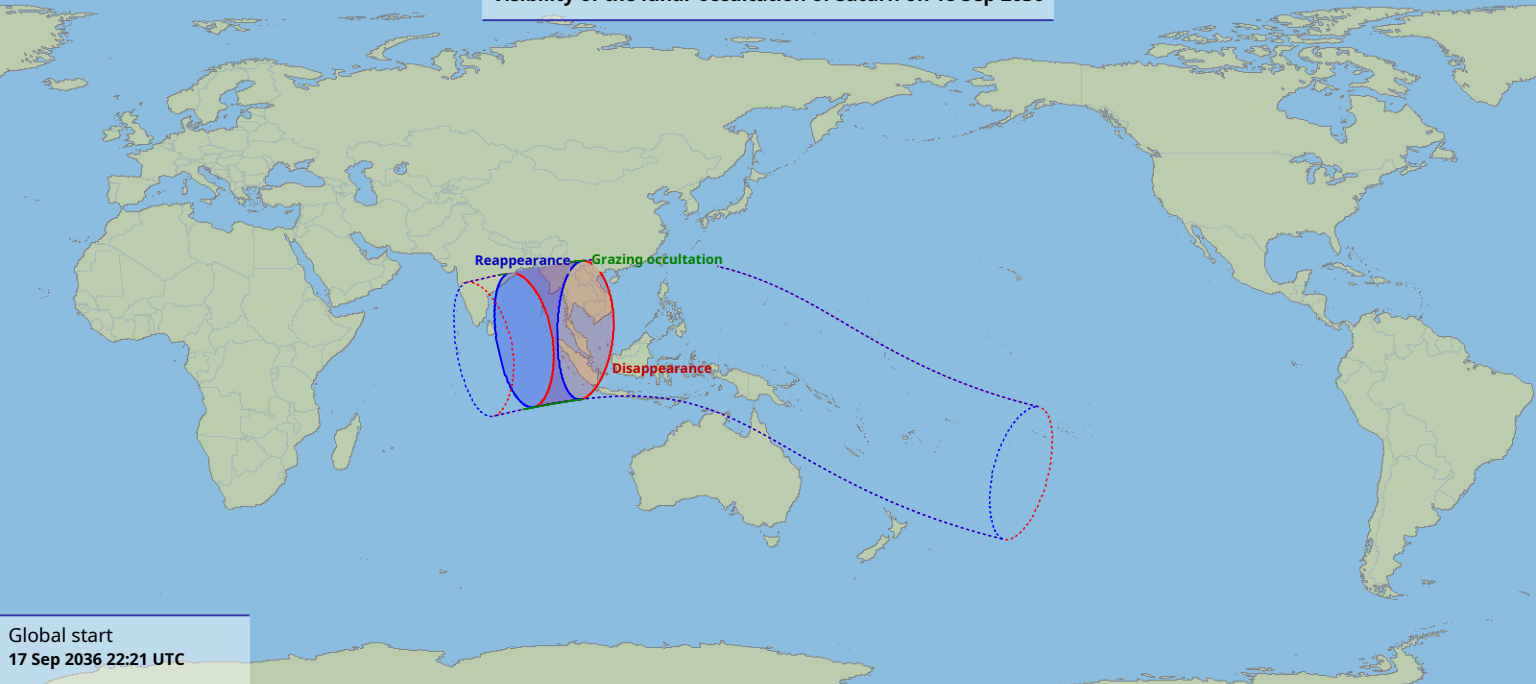

# Visibility of the lunar occultation of Saturn on 18 Sep 2036

Reappearance — Grazing occultation

Disappearance

Global start  
17 Sep 2036 22:21 UTC

Global end  
18 Sep 2036 02:27 UTC