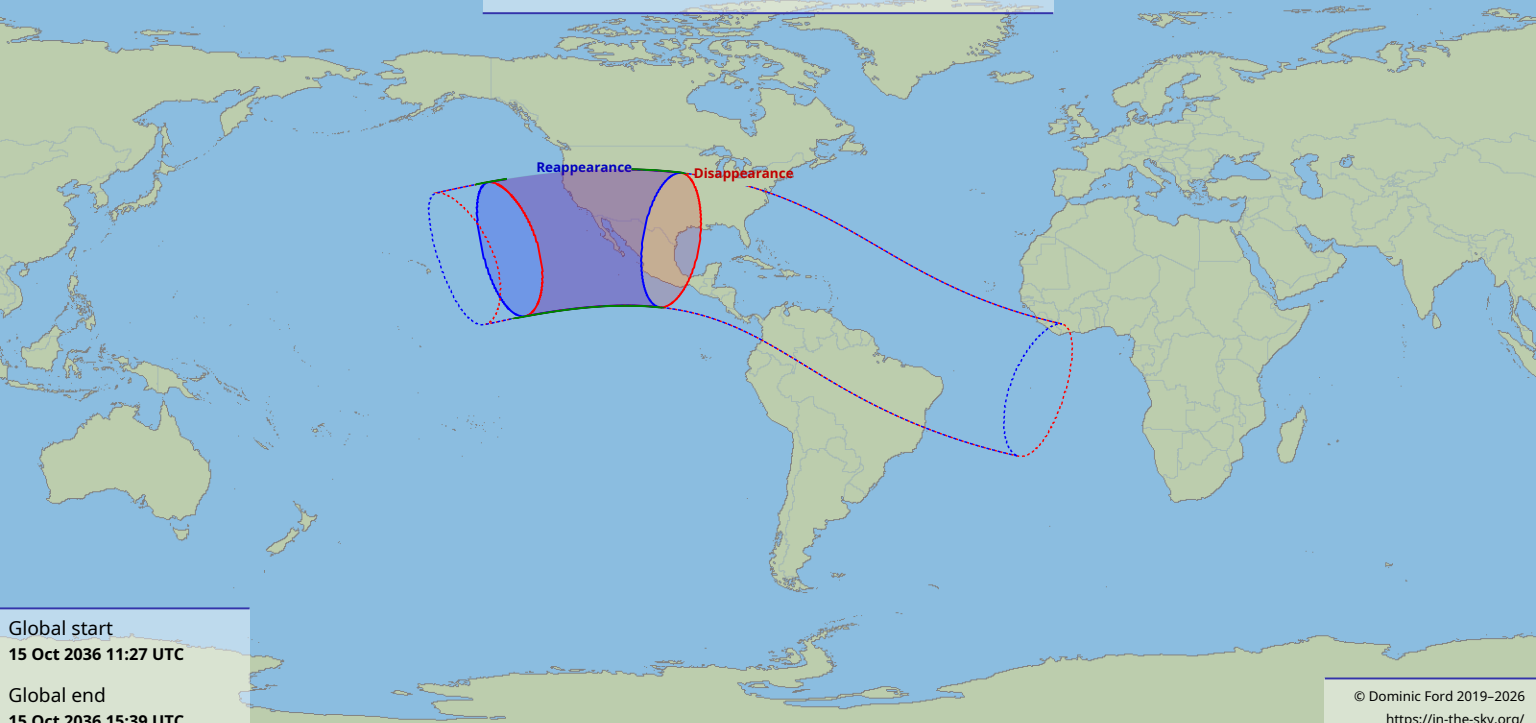

Visibility of the lunar occultation of Saturn on 15 Oct 2036

Global start
15 Oct 2036 11:27 UTC

Global end
15 Oct 2036 15:39 UTC