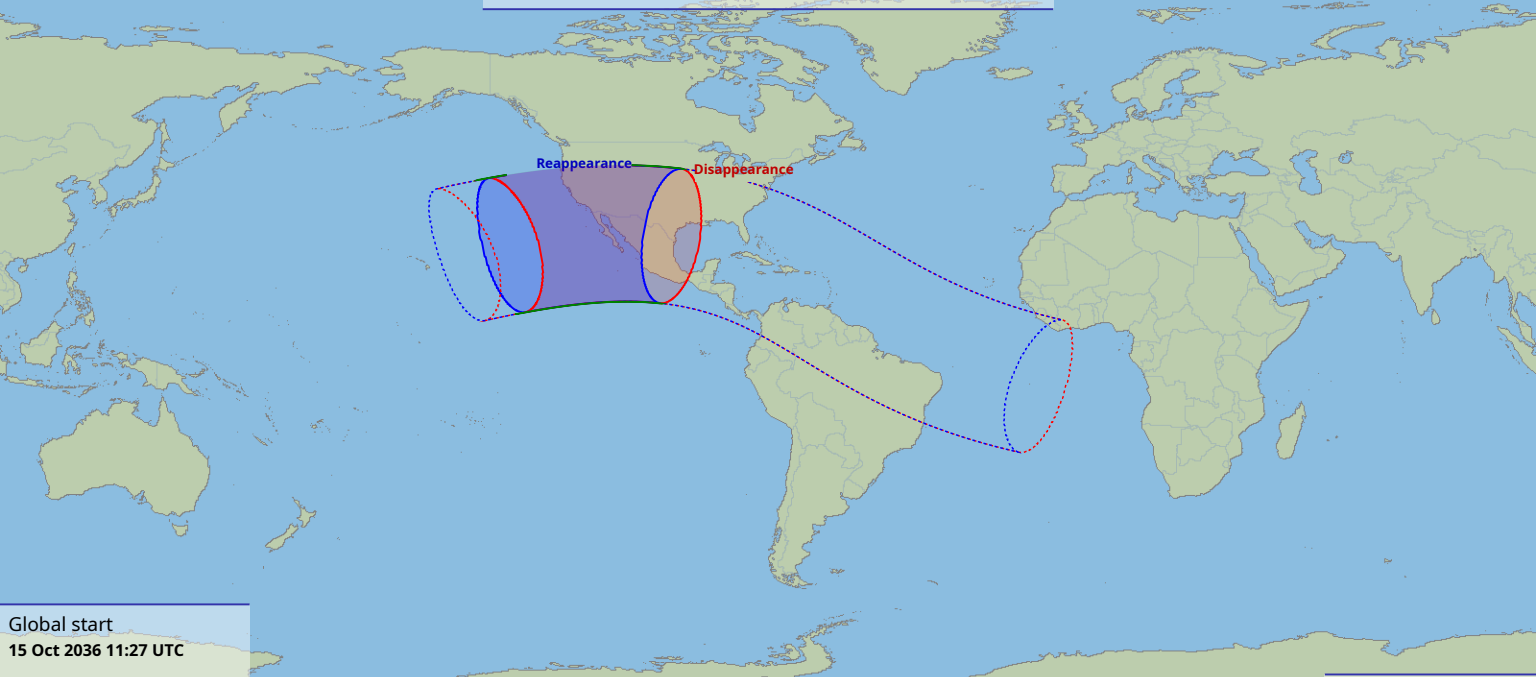

# Visibility of the lunar occultation of Saturn on 15 Oct 2036

Global start  
15 Oct 2036 11:27 UTC

Global end  
15 Oct 2036 15:39 UTC