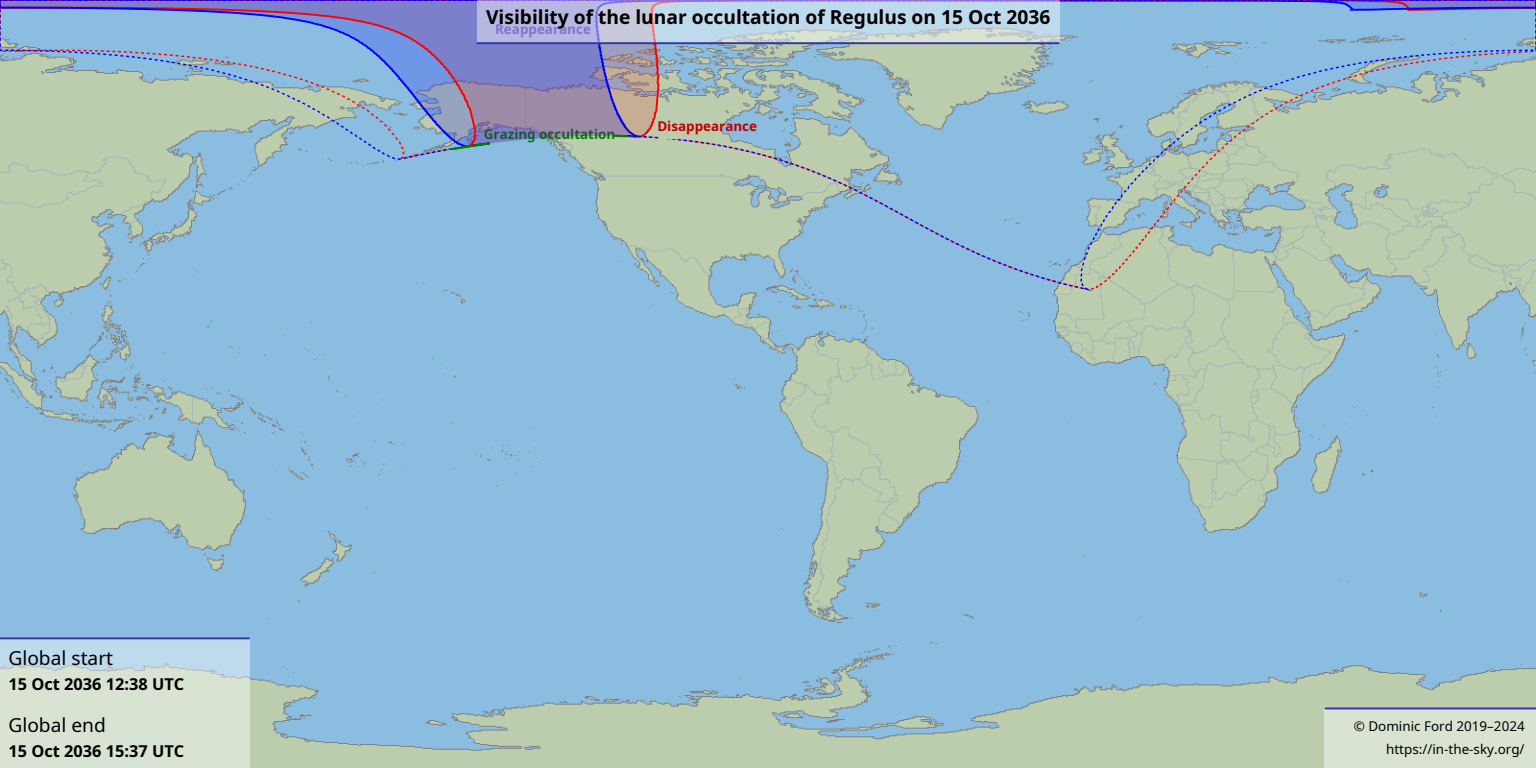

# Visibility of the lunar occultation of Regulus on 15 Oct 2036

Reappearance

Grazing occultation

Disappearance

Global start  
15 Oct 2036 12:38 UTC

Global end  
15 Oct 2036 15:37 UTC