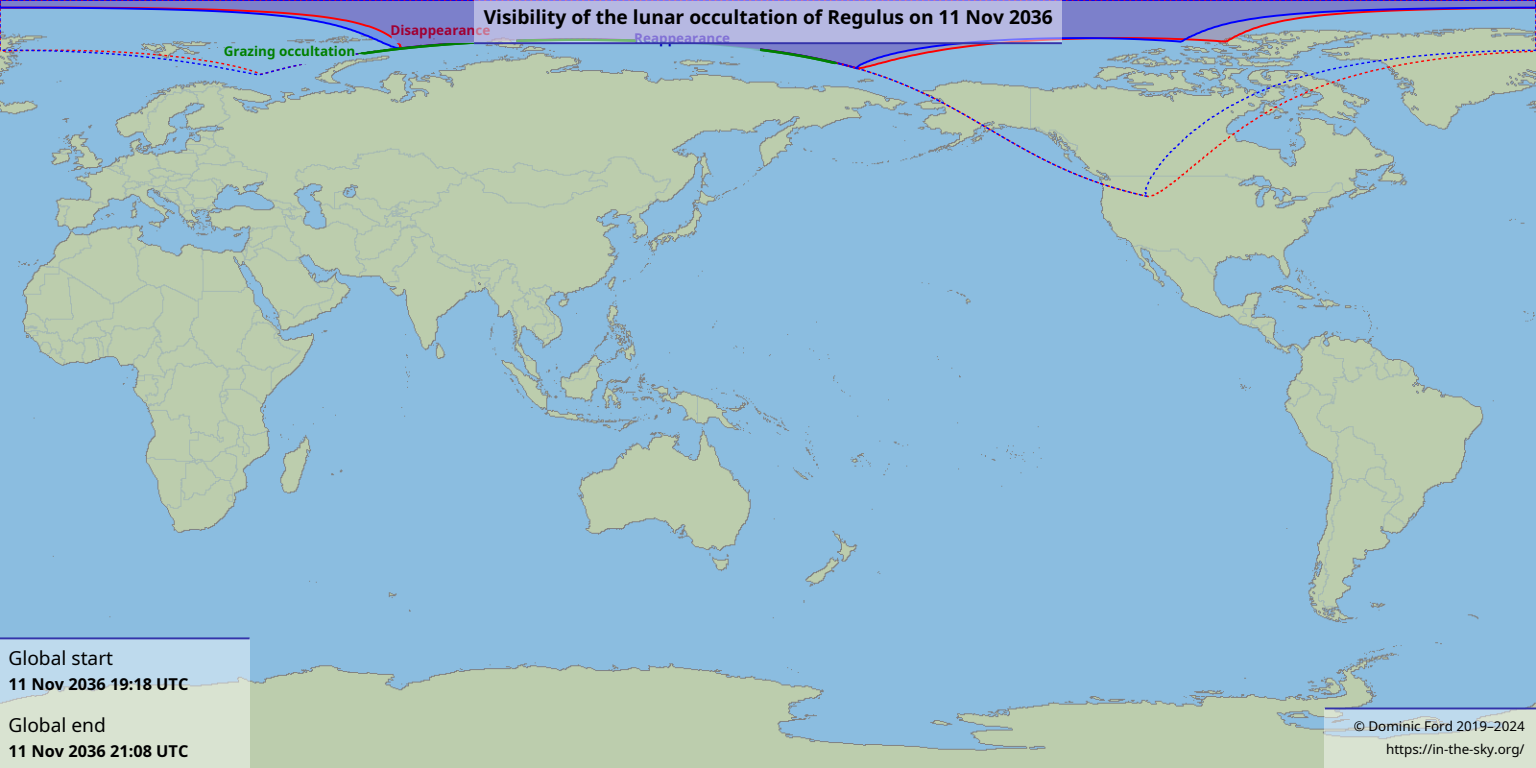

Visibility of the lunar occultation of Regulus on 11 Nov 2036

Global start
11 Nov 2036 19:18 UTC

Global end
11 Nov 2036 21:08 UTC