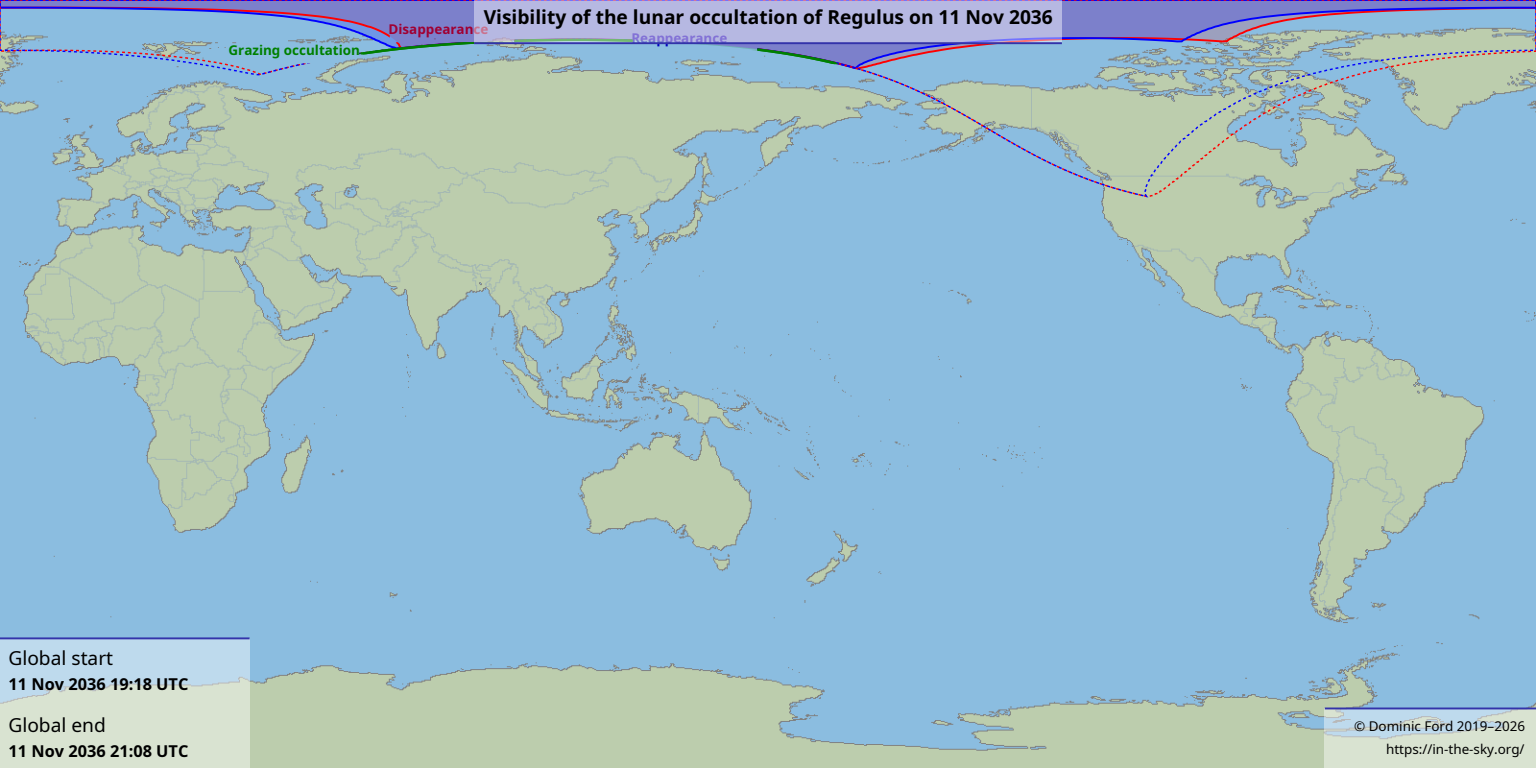

Visibility of the lunar occultation of Regulus on 11 Nov 2036

Grazing occultation

Disappearance

Reappearance

Global start
11 Nov 2036 19:18 UTC

Global end
11 Nov 2036 21:08 UTC