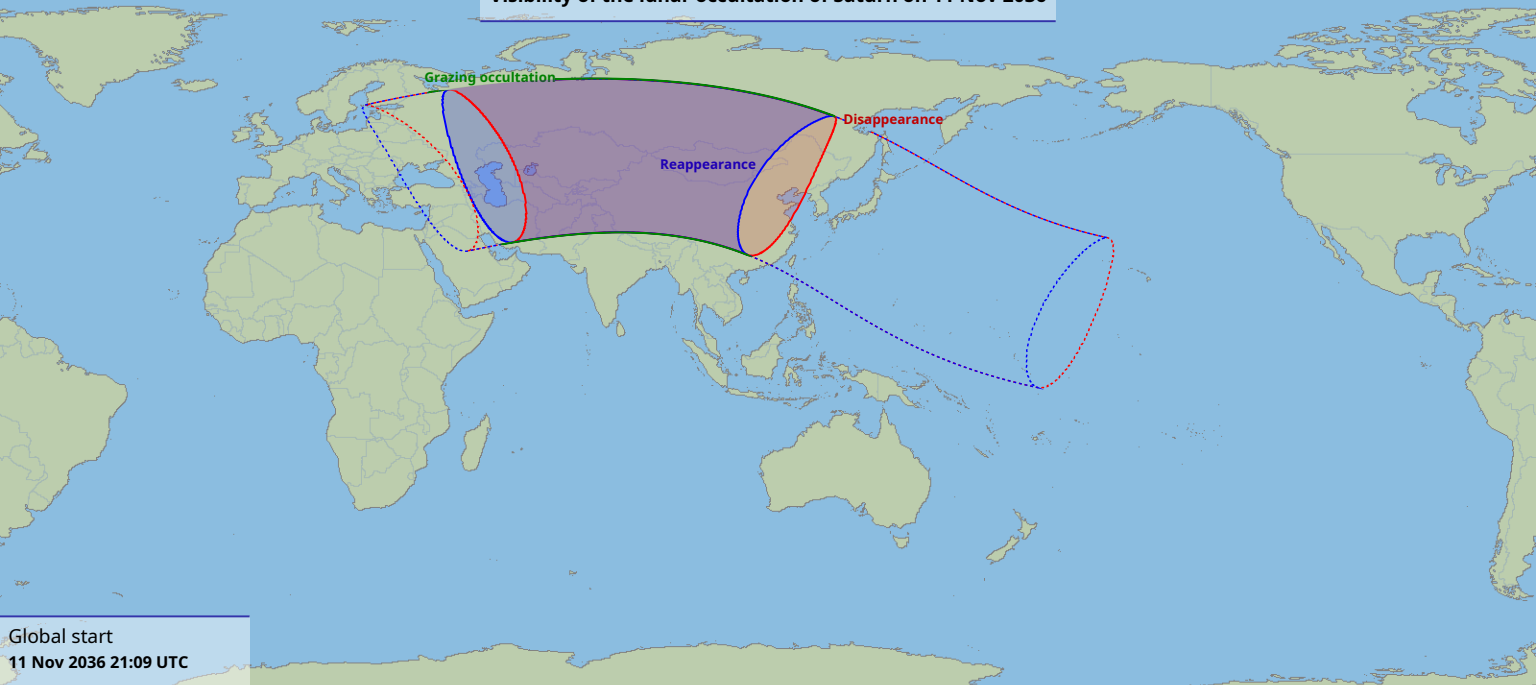

Visibility of the lunar occultation of Saturn on 11 Nov 2036

Global start
11 Nov 2036 21:09 UTC

Global end
12 Nov 2036 01:08 UTC