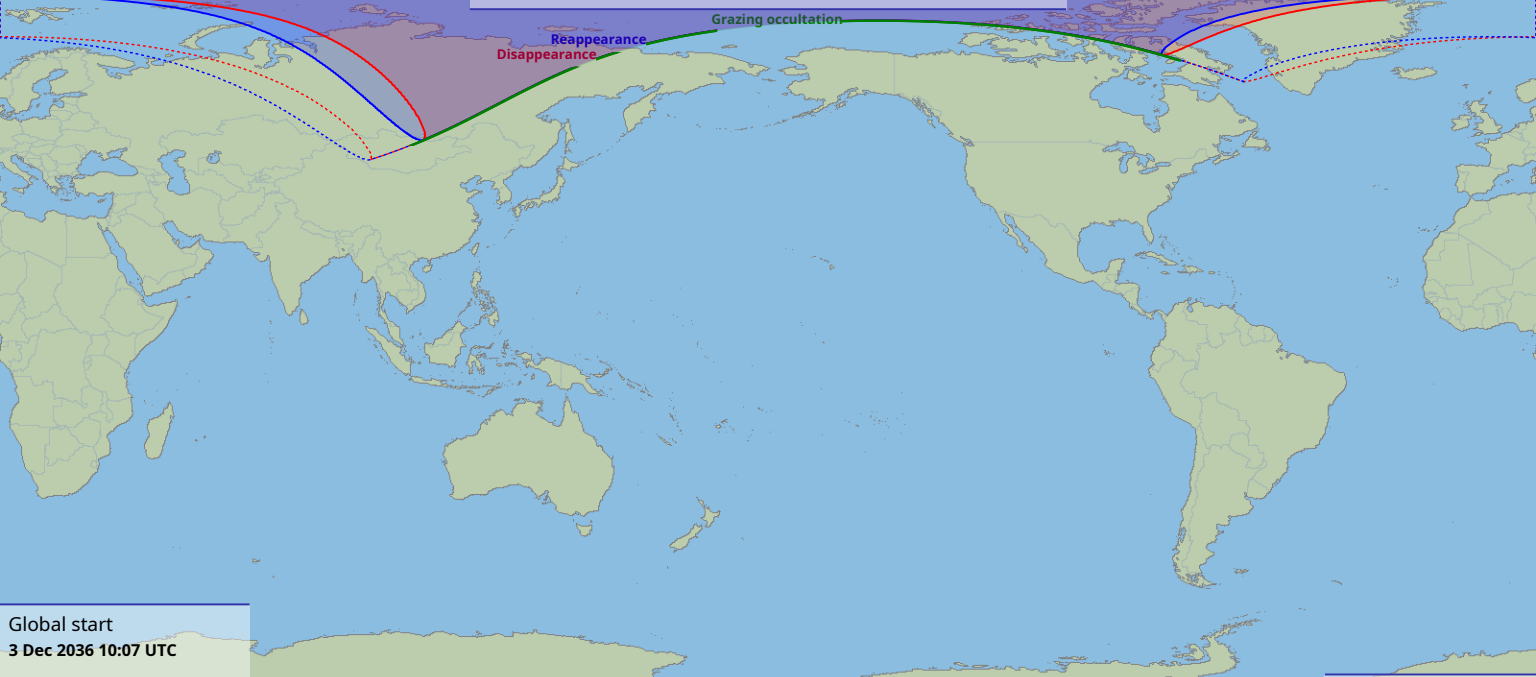

Visibility of the lunar occultation of Aldebaran on 3 Dec 2036

Global start
3 Dec 2036 10:07 UTC

Global end
3 Dec 2036 12:10 UTC