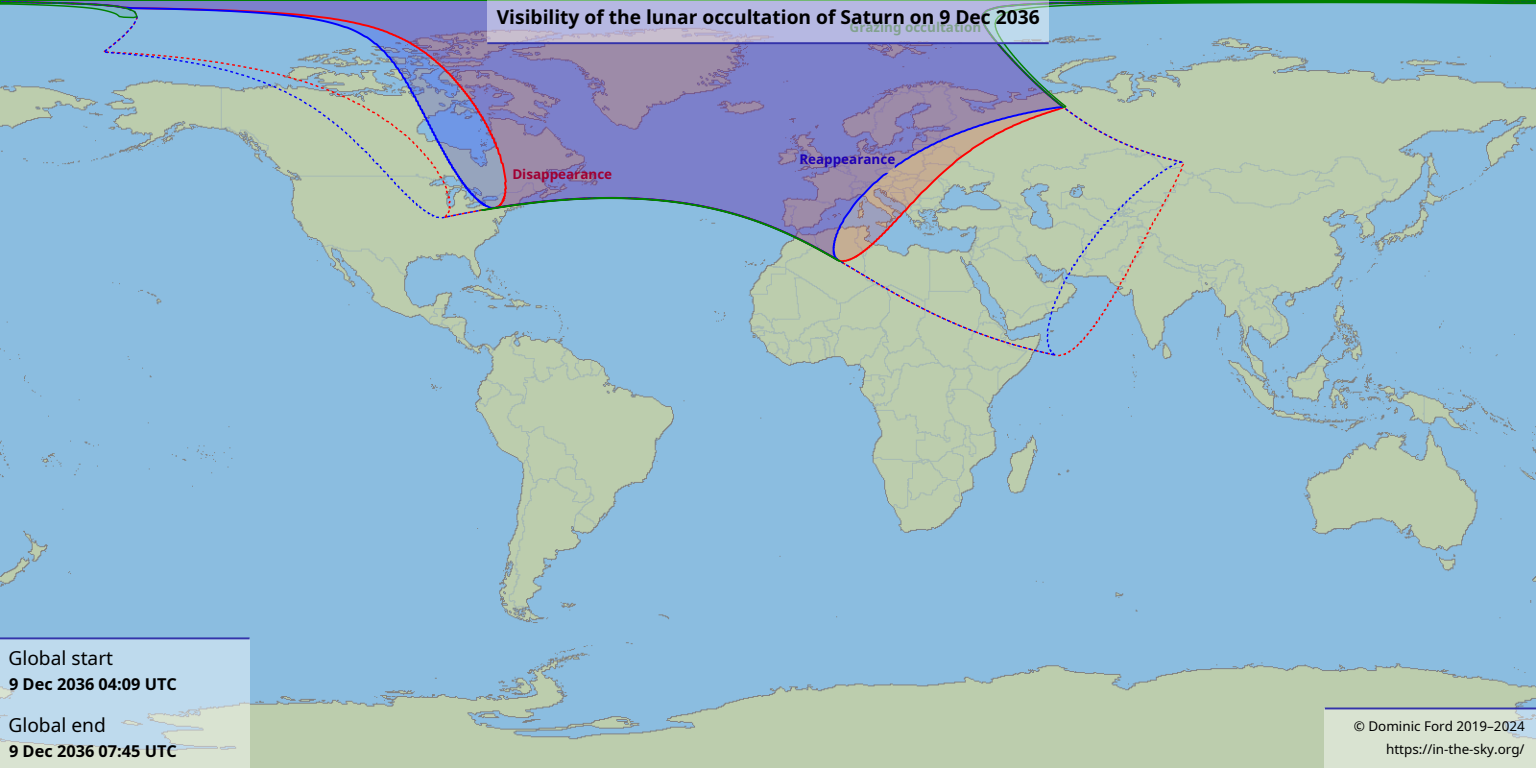

Visibility of the lunar occultation of Saturn on 9 Dec 2036

Global start
9 Dec 2036 04:09 UTC

Global end
9 Dec 2036 07:45 UTC