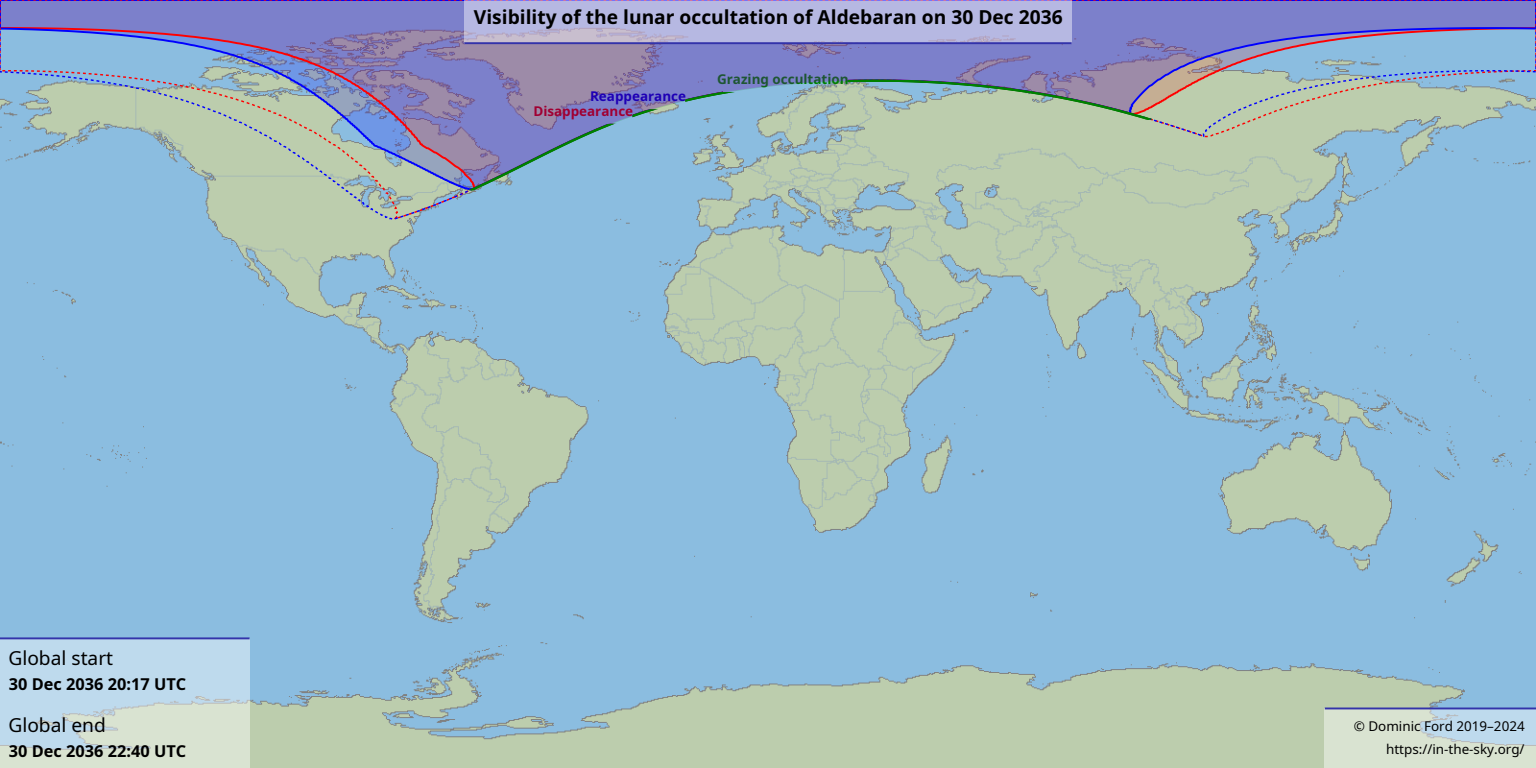

Visibility of the lunar occultation of Aldebaran on 30 Dec 2036

Global start
30 Dec 2036 20:17 UTC

Global end
30 Dec 2036 22:40 UTC