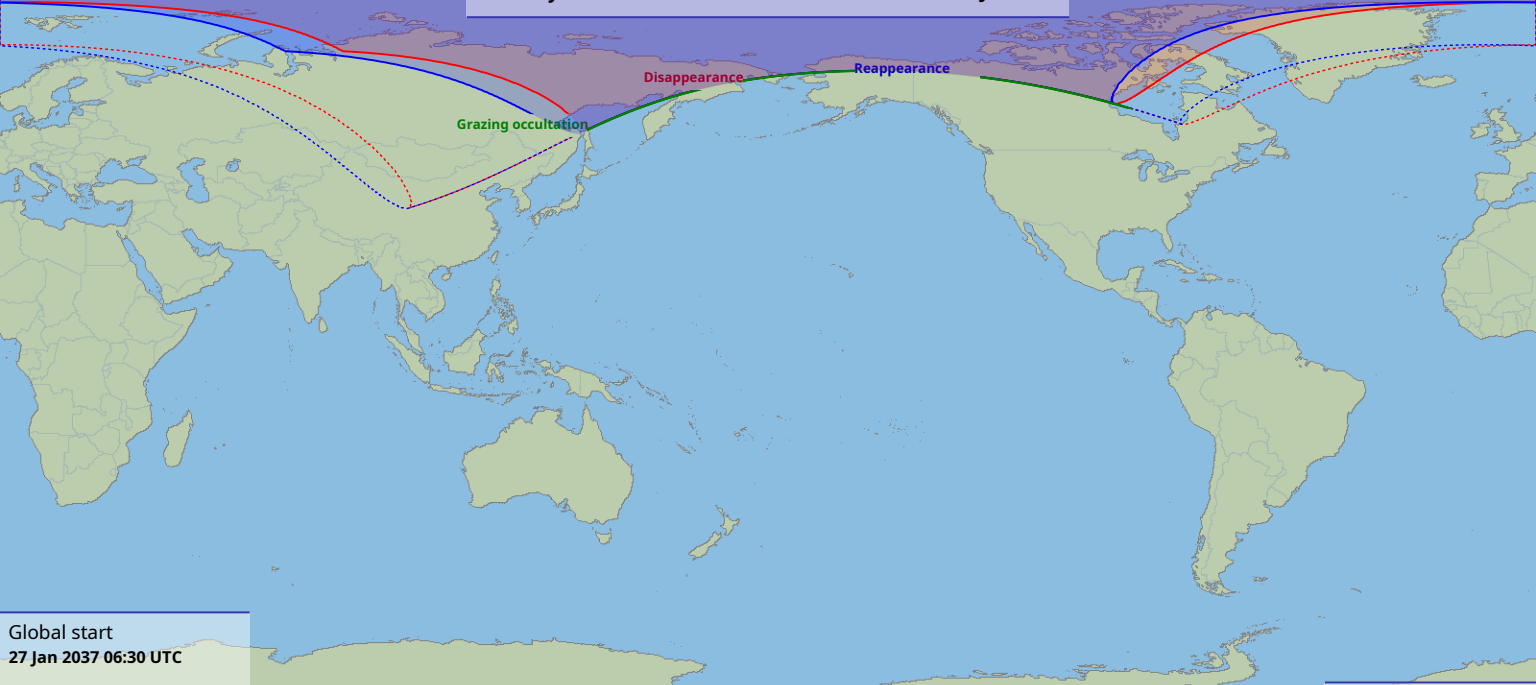

# Visibility of the lunar occultation of Aldebaran on 27 Jan 2037

Global start  
27 Jan 2037 06:30 UTC

Global end  
27 Jan 2037 09:08 UTC