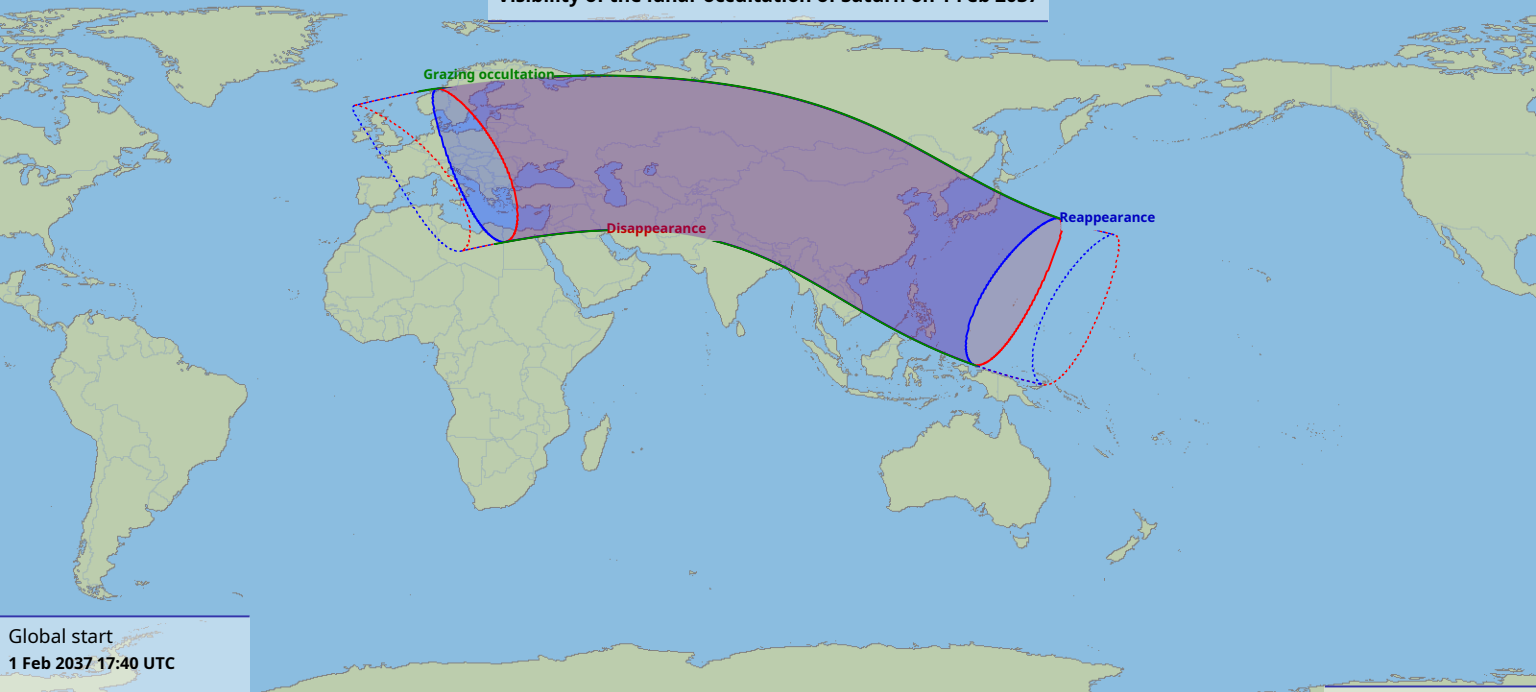

Visibility of the lunar occultation of Saturn on 1 Feb 2037

Global start
1 Feb 2037 17:40 UTC

Global end
1 Feb 2037 21:28 UTC