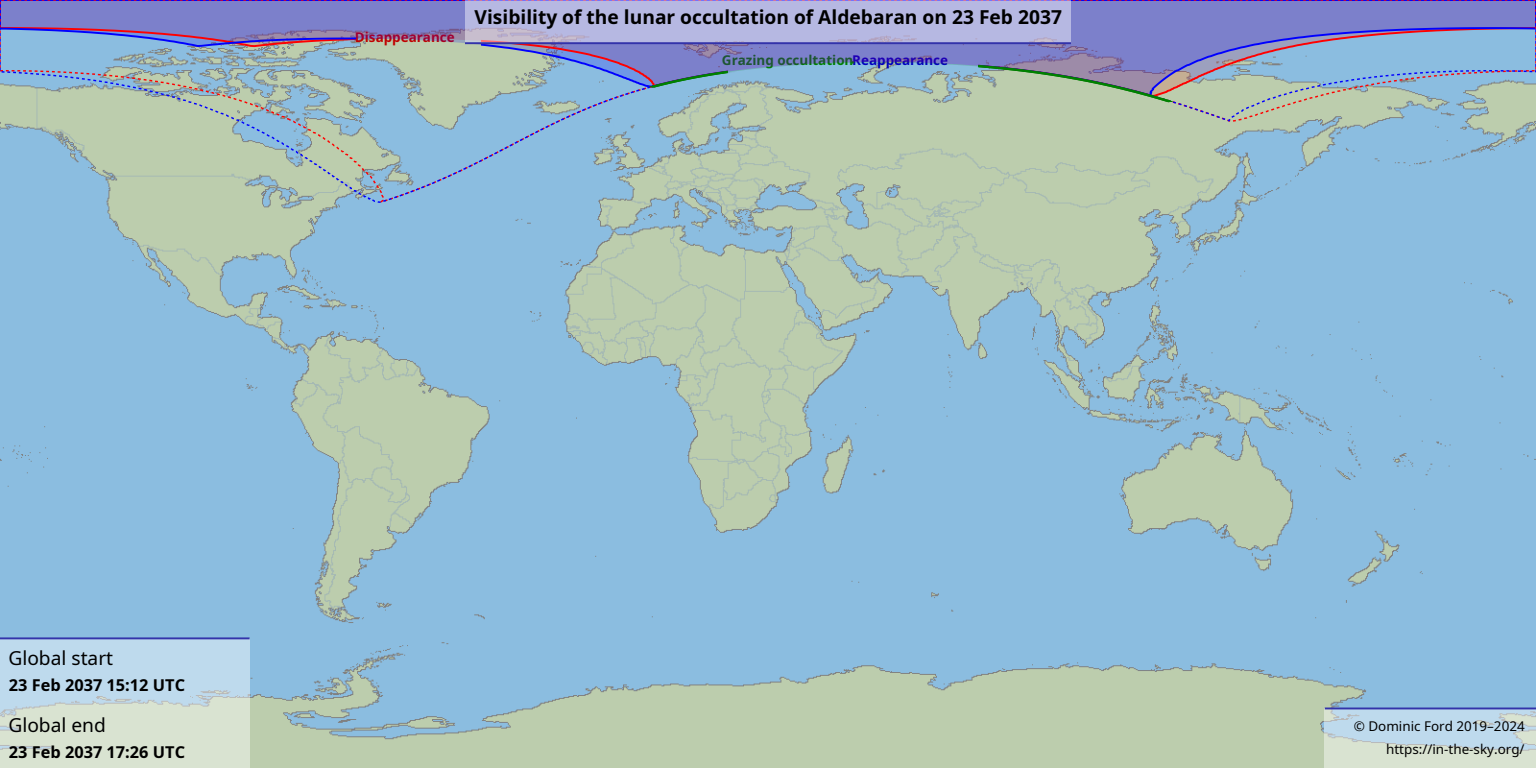

Visibility of the lunar occultation of Aldebaran on 23 Feb 2037

Global start
23 Feb 2037 15:12 UTC

Global end
23 Feb 2037 17:26 UTC