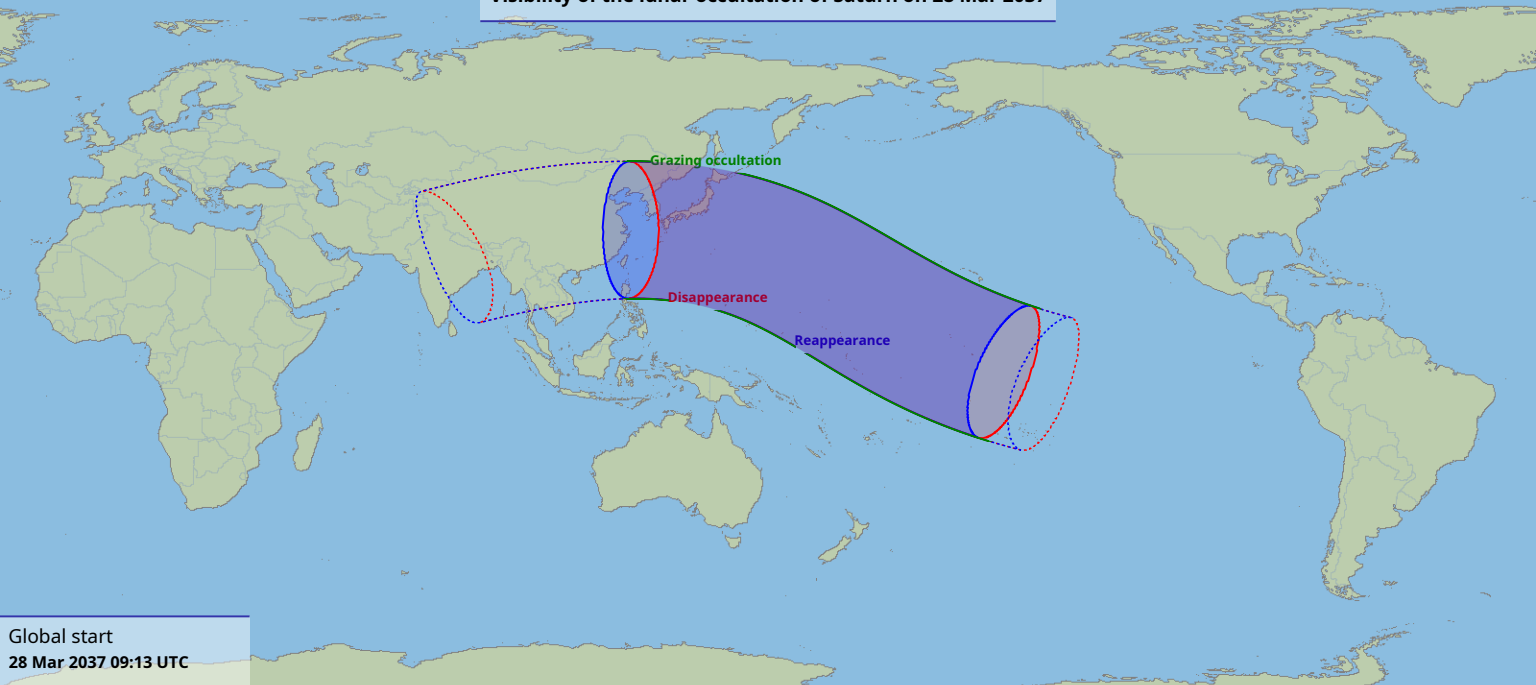

Visibility of the lunar occultation of Saturn on 28 Mar 2037

Global start
28 Mar 2037 09:13 UTC

Global end
28 Mar 2037 13:18 UTC