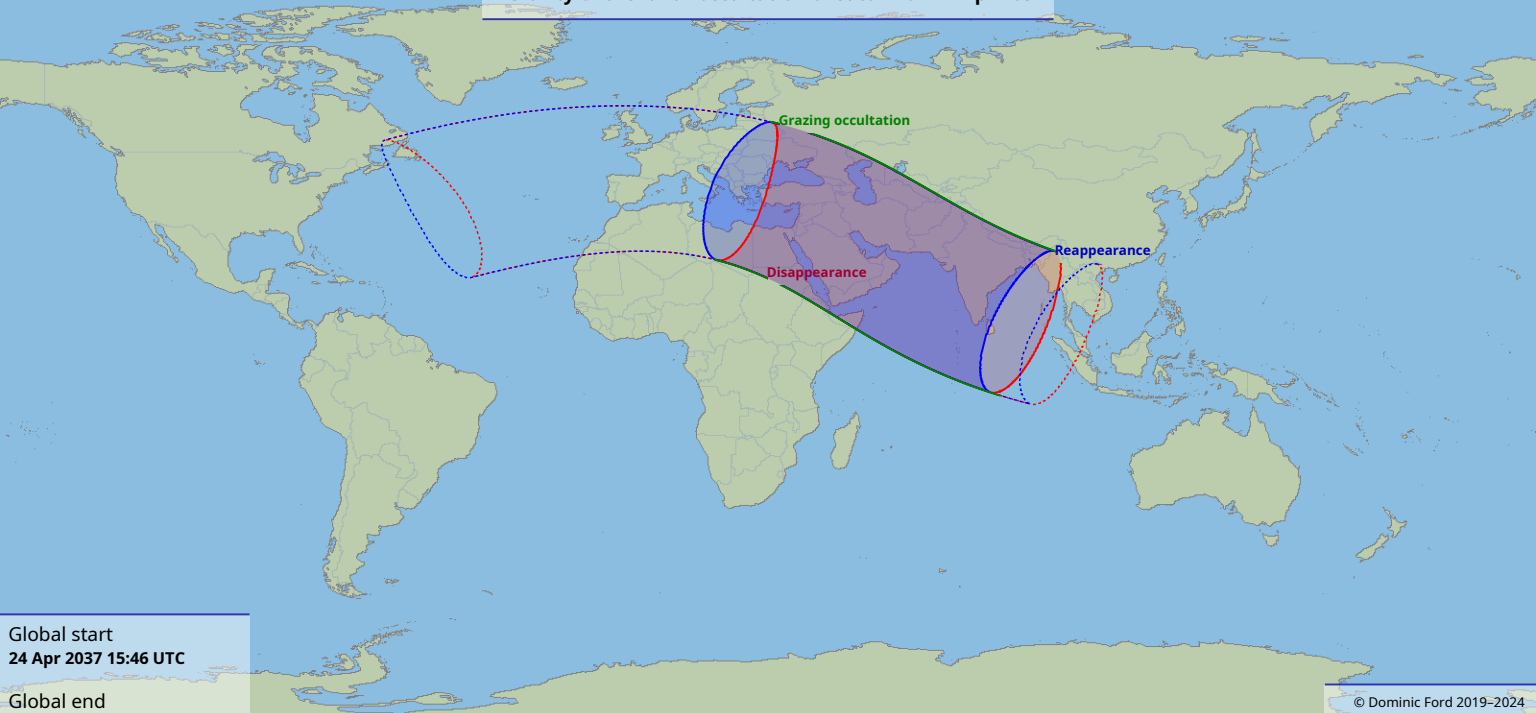

# Visibility of the lunar occultation of Saturn on 24 Apr 2037

Global start  
24 Apr 2037 15:46 UTC

Global end  
24 Apr 2037 19:49 UTC