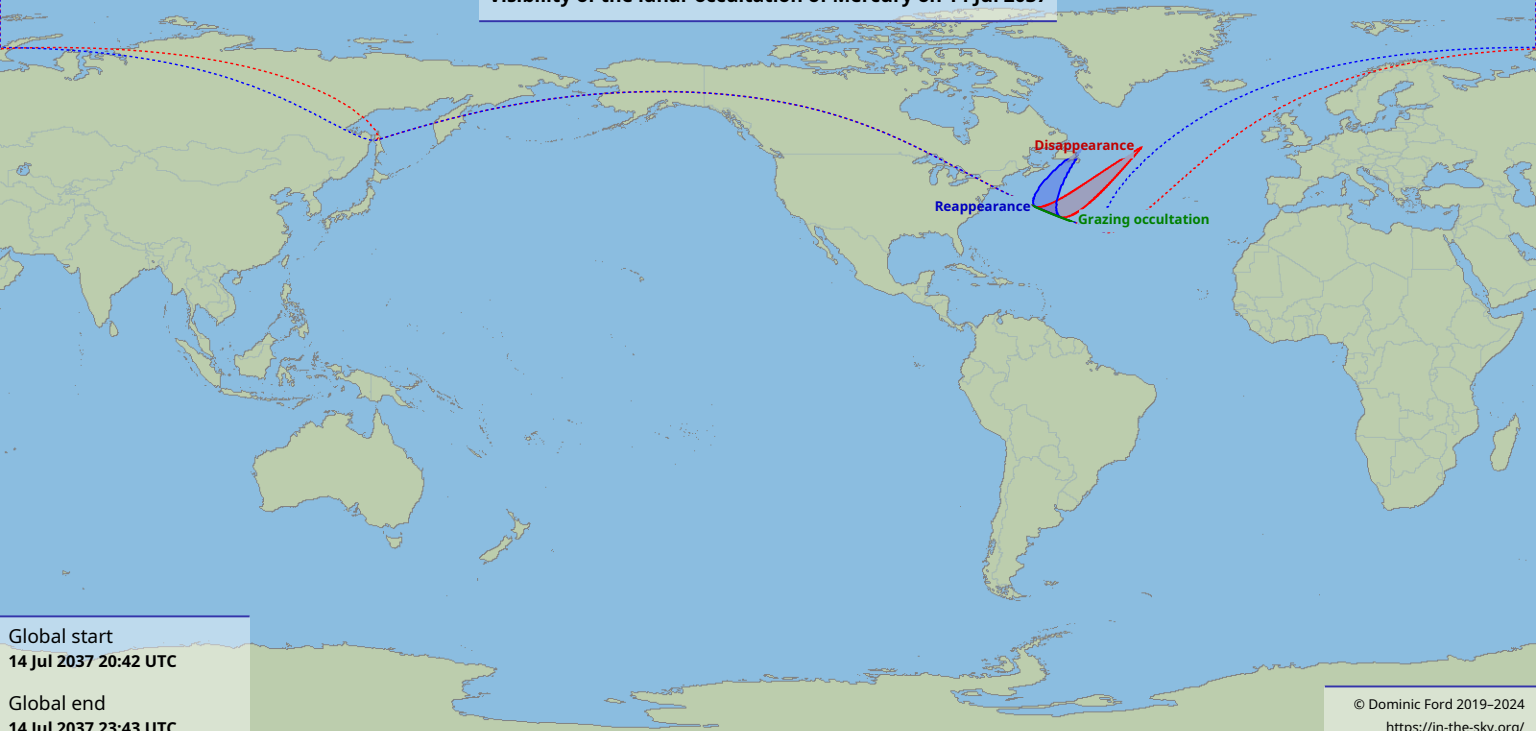

Visibility of the lunar occultation of Mercury on 14 Jul 2037

Global start
14 Jul 2037 20:42 UTC

Global end
14 Jul 2037 23:43 UTC