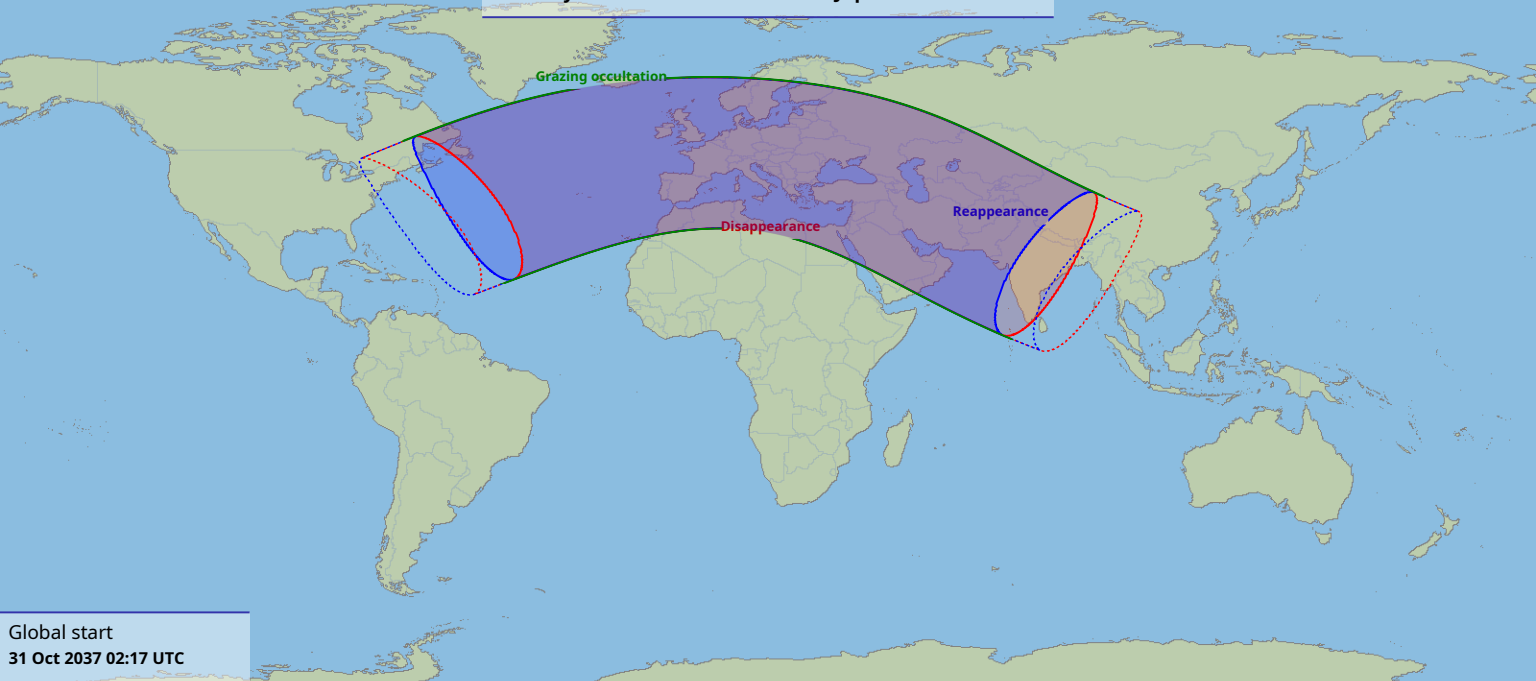

Visibility of the lunar occultation of Jupiter on 31 Oct 2037

Global start
31 Oct 2037 02:17 UTC

Global end
31 Oct 2037 06:24 UTC