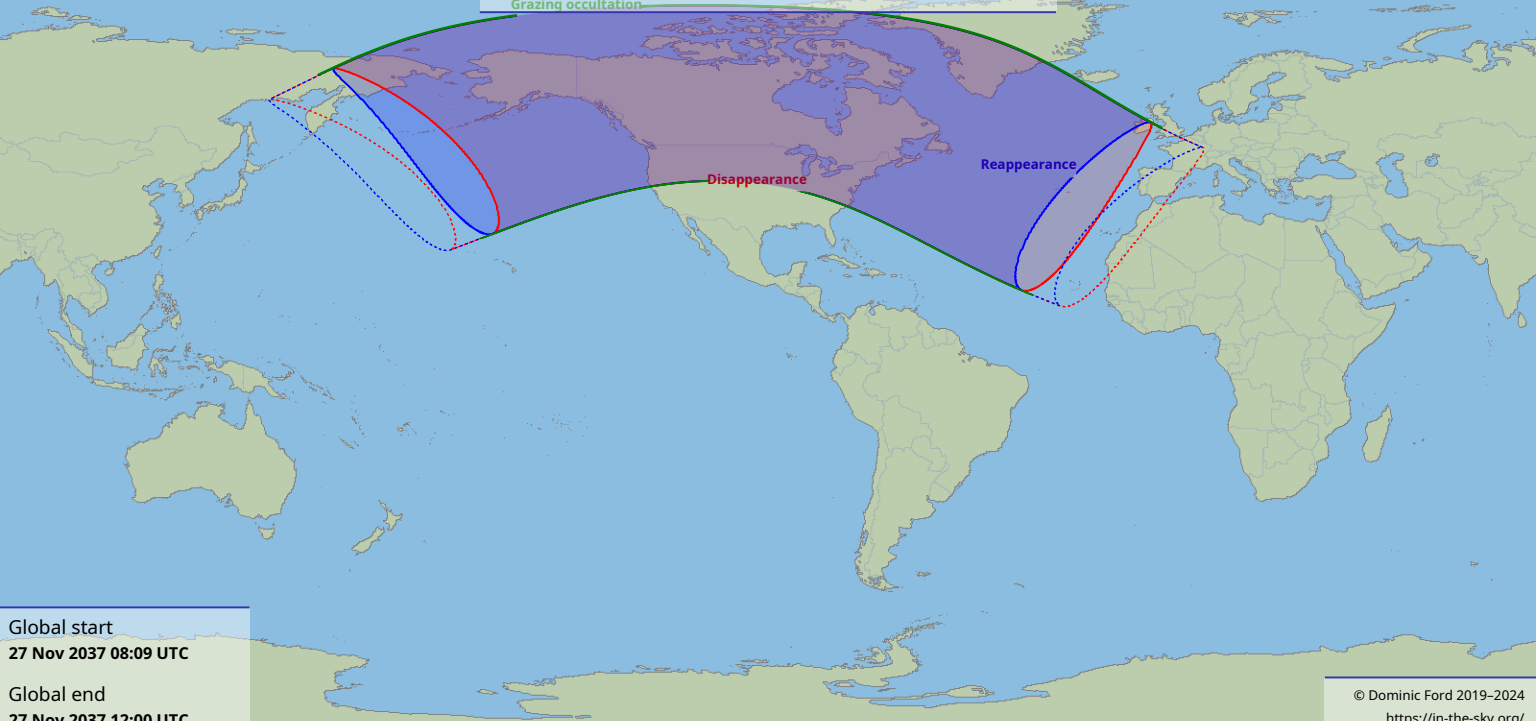

Visibility of the lunar occultation of Jupiter on 27 Nov 2037

Grazing occultation

Global start
27 Nov 2037 08:09 UTC

Global end
27 Nov 2037 12:00 UTC