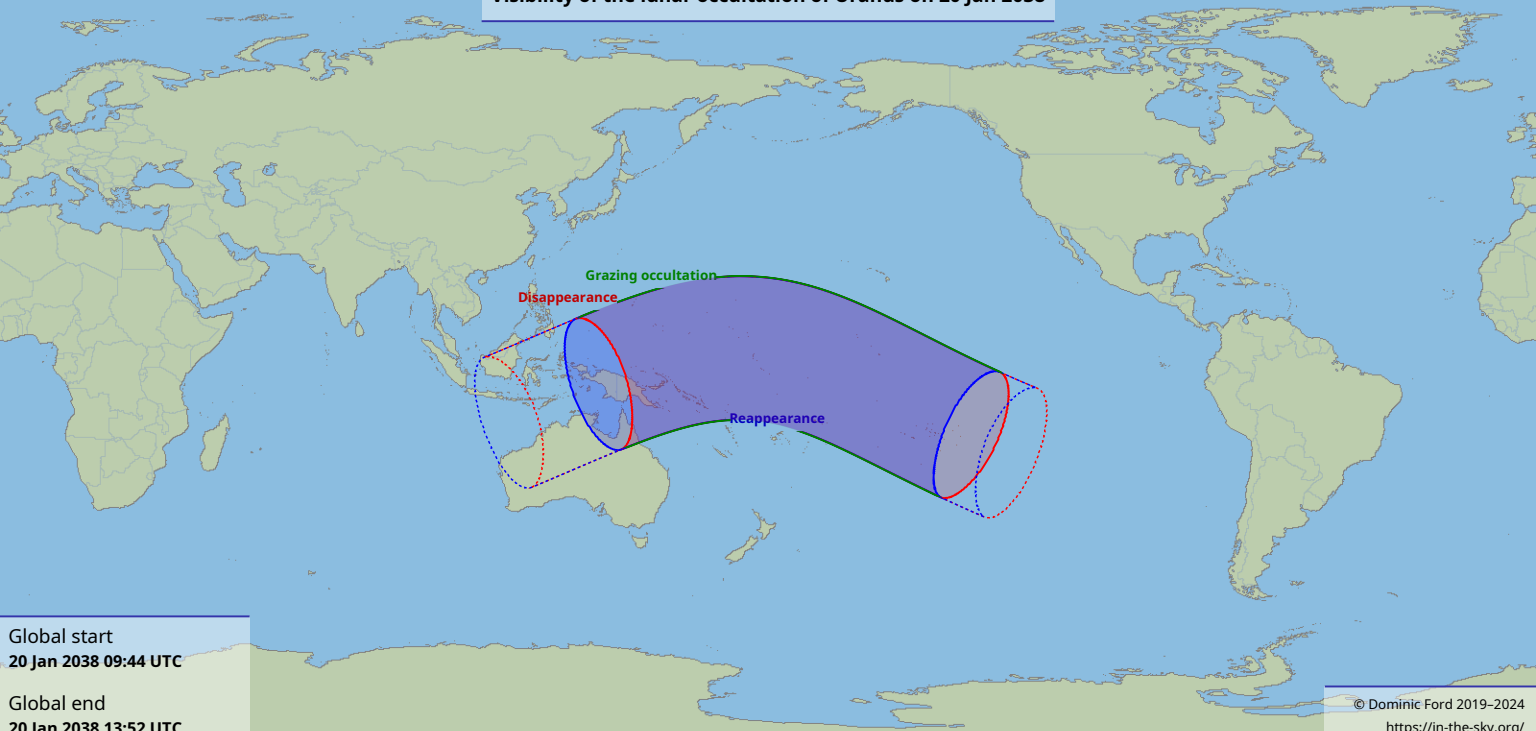

Visibility of the lunar occultation of Uranus on 20 Jan 2038

Global start
20 Jan 2038 09:44 UTC

Global end
20 Jan 2038 13:52 UTC