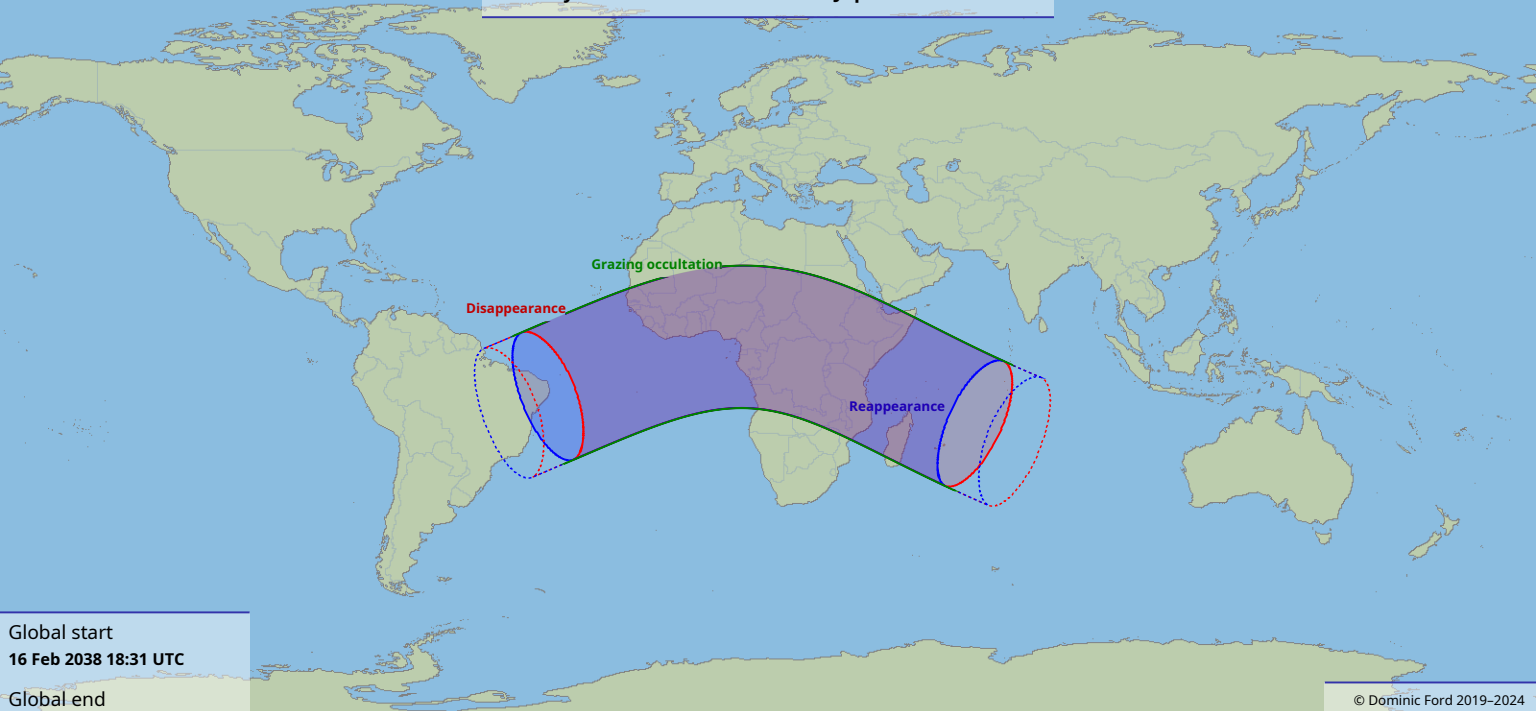

Visibility of the lunar occultation of Jupiter on 16 Feb 2038

Global start
16 Feb 2038 18:31 UTC

Global end
16 Feb 2038 22:41 UTC