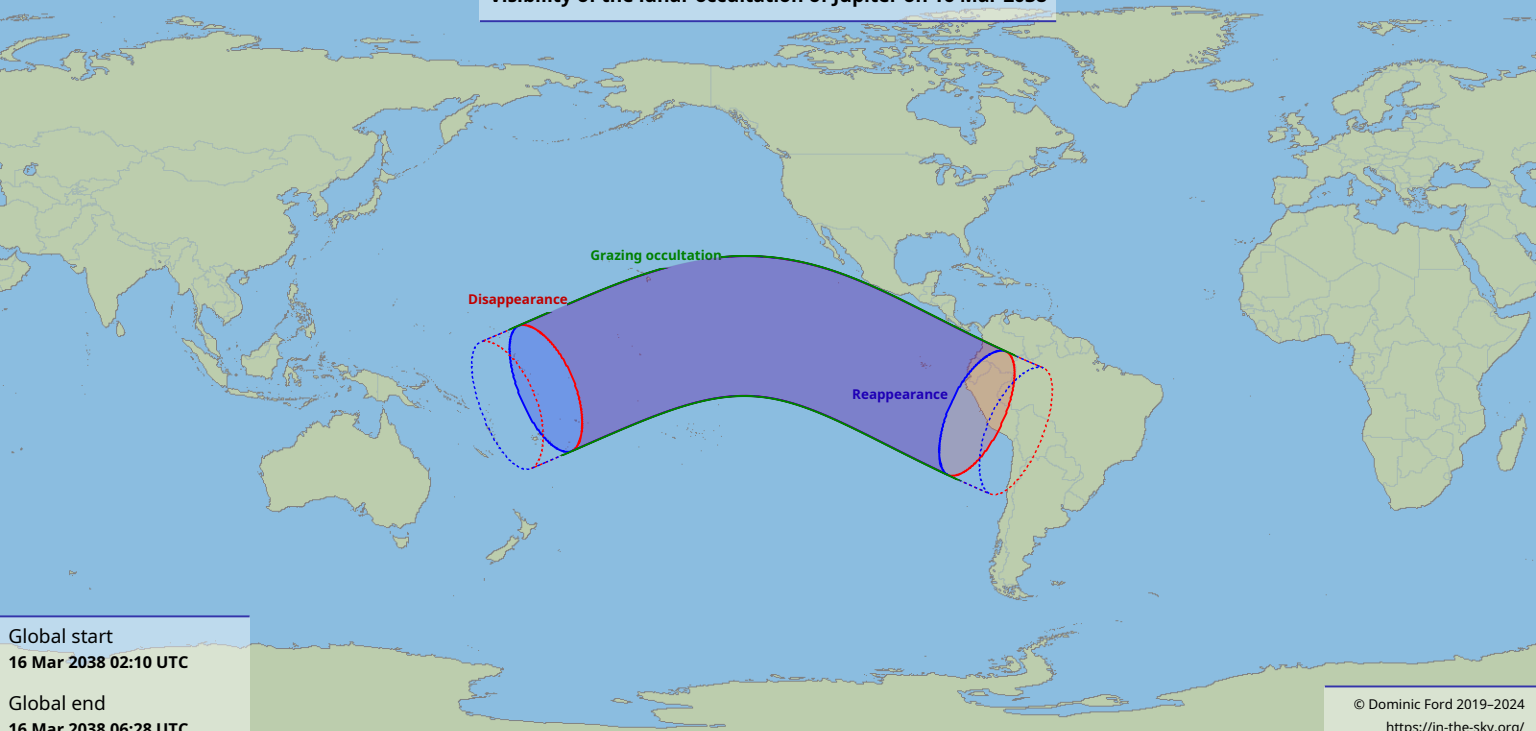

Visibility of the lunar occultation of Jupiter on 16 Mar 2038

Global start
16 Mar 2038 02:10 UTC

Global end
16 Mar 2038 06:28 UTC