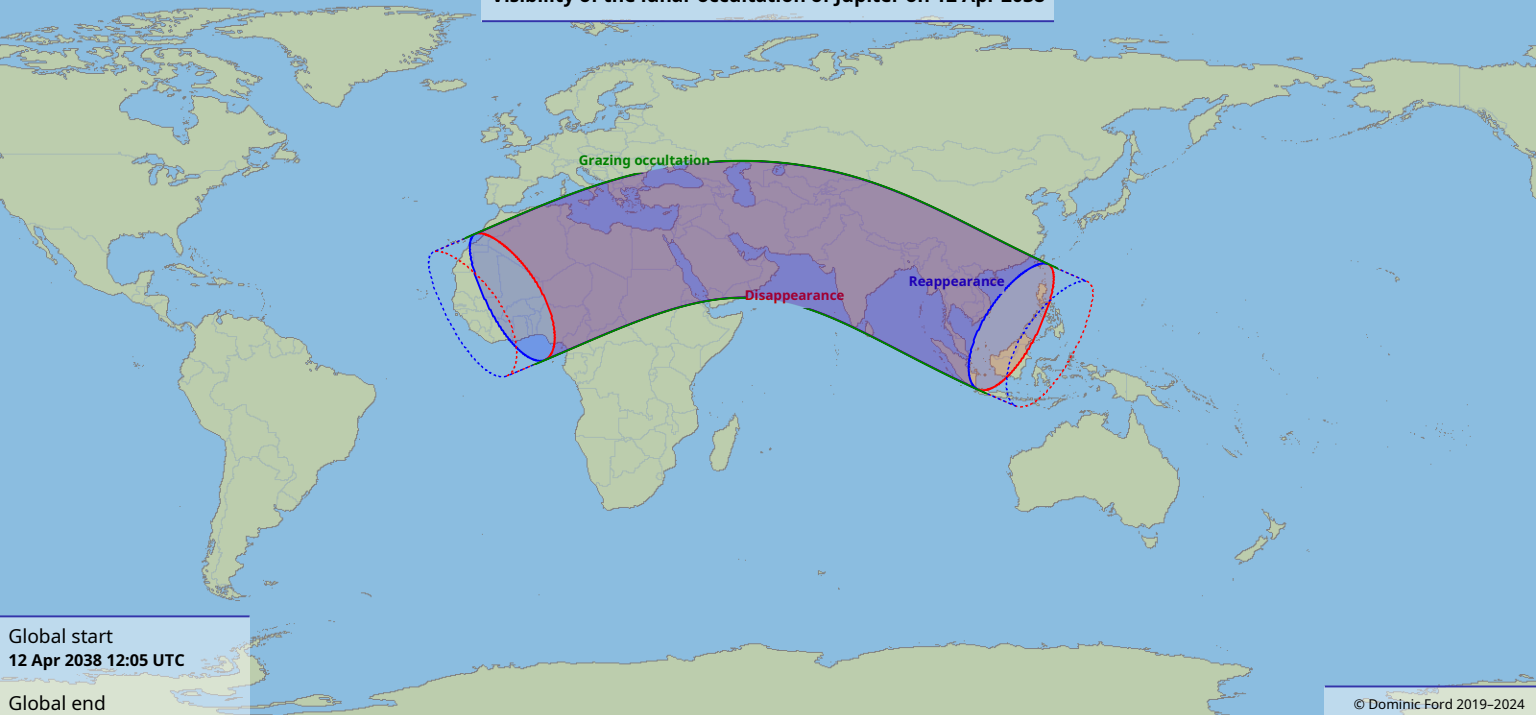

# Visibility of the lunar occultation of Jupiter on 12 Apr 2038

Global start  
12 Apr 2038 12:05 UTC

Global end  
12 Apr 2038 16:31 UTC