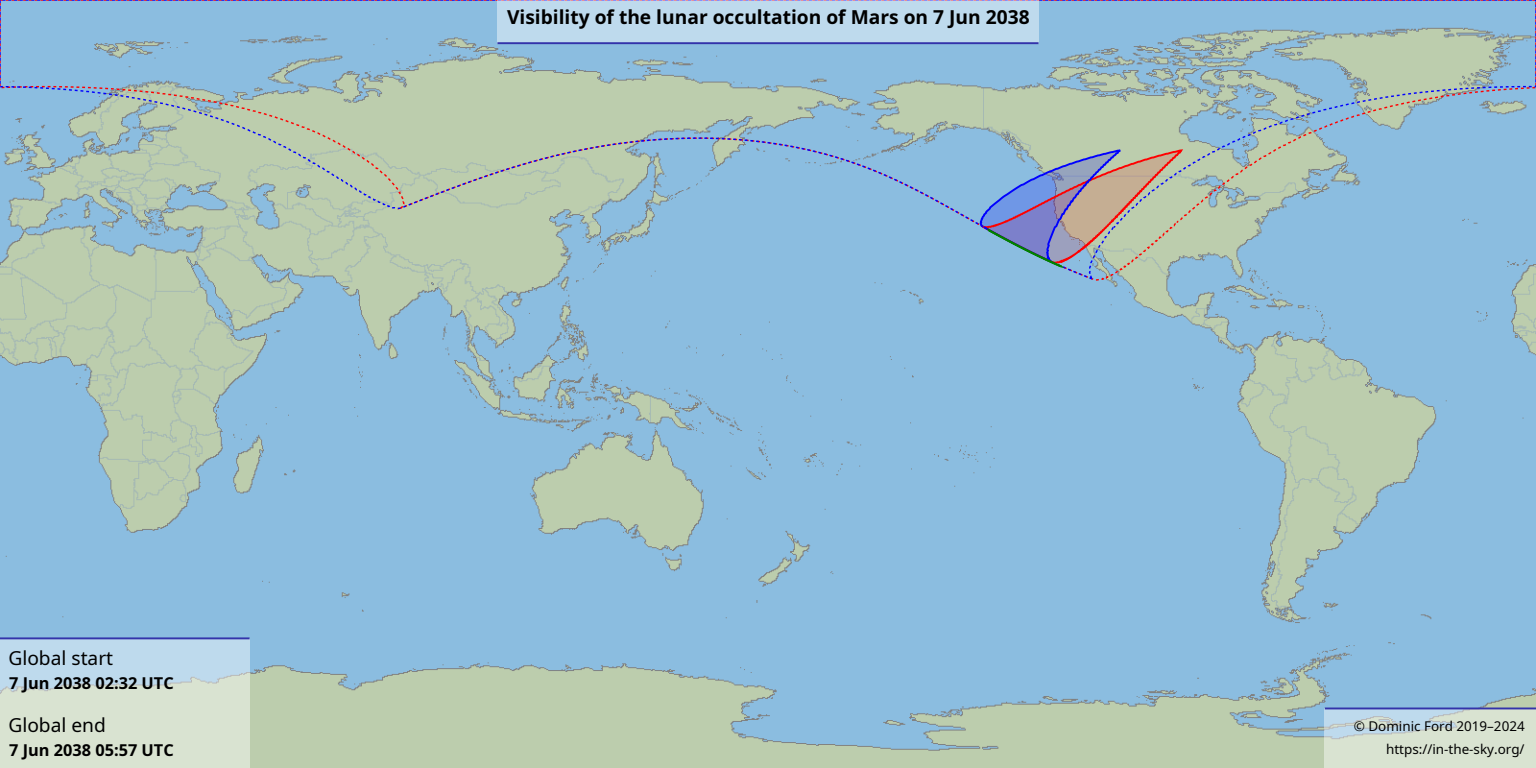

Visibility of the lunar occultation of Mars on 7 Jun 2038

Global start
7 Jun 2038 02:32 UTC

Global end
7 Jun 2038 05:57 UTC