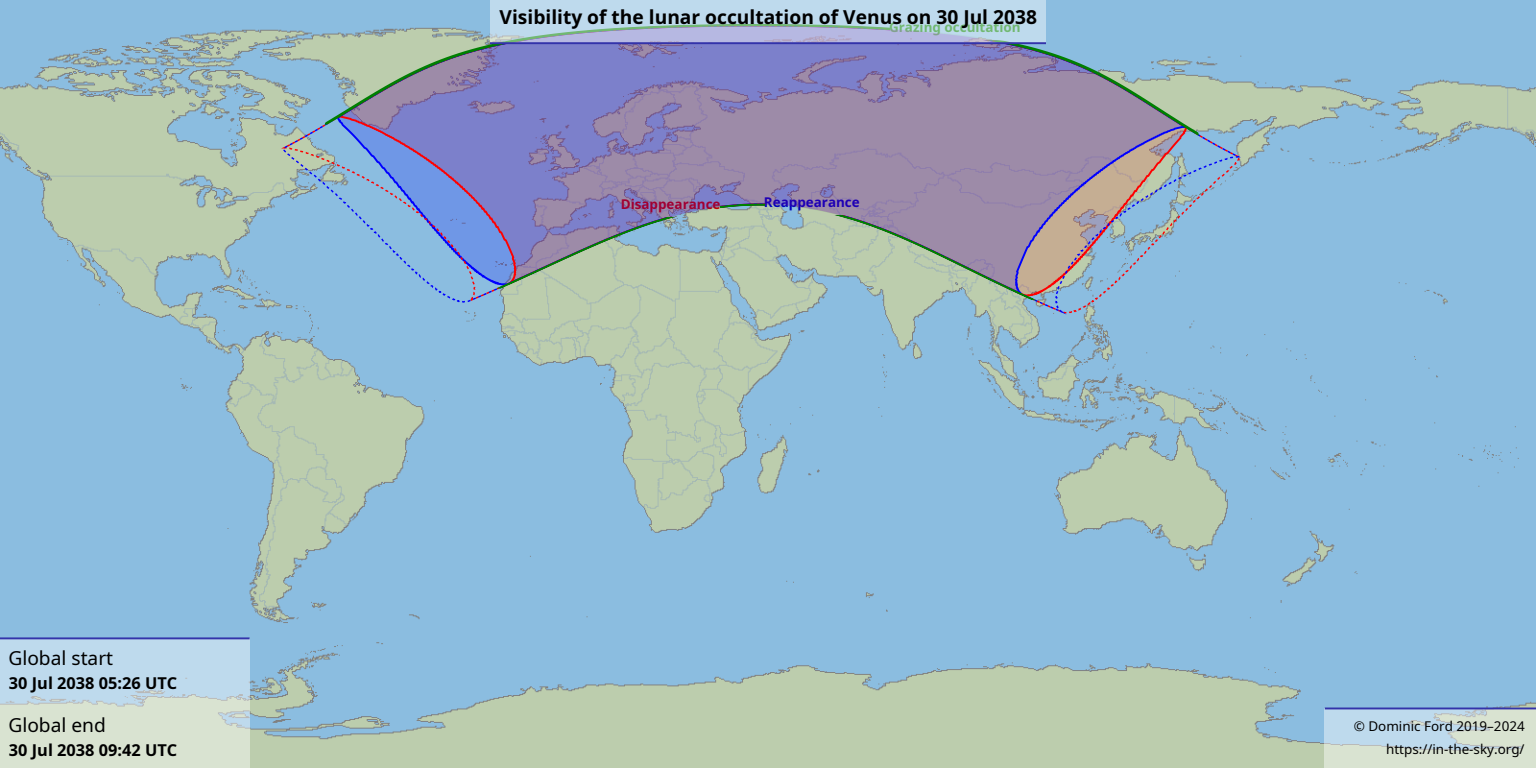

# Visibility of the lunar occultation of Venus on 30 Jul 2038

Global start  
30 Jul 2038 05:26 UTC

Global end  
30 Jul 2038 09:42 UTC

© Dominic Ford 2019–2024  
<https://in-the-sky.org/>