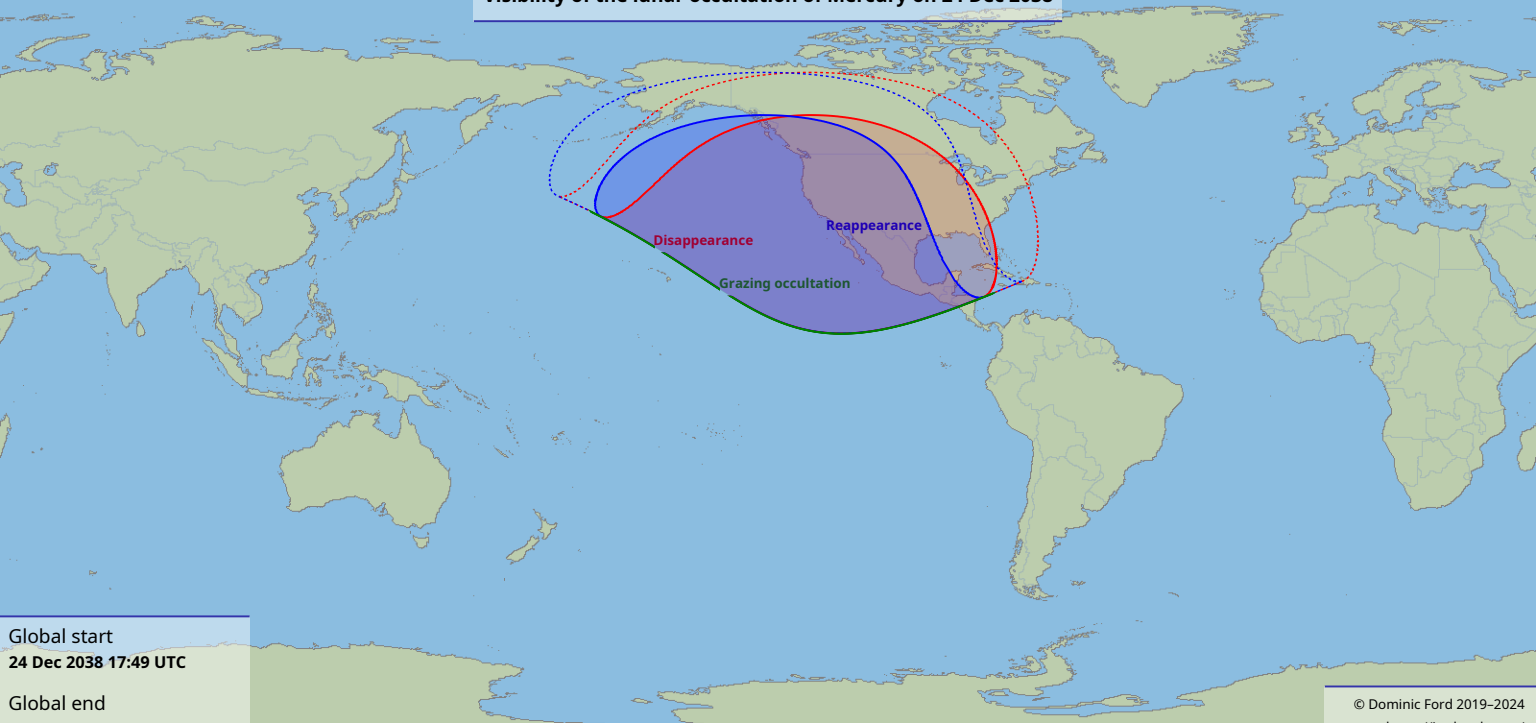

Visibility of the lunar occultation of Mercury on 24 Dec 2038

Global start
24 Dec 2038 17:49 UTC

Global end
24 Dec 2038 21:23 UTC