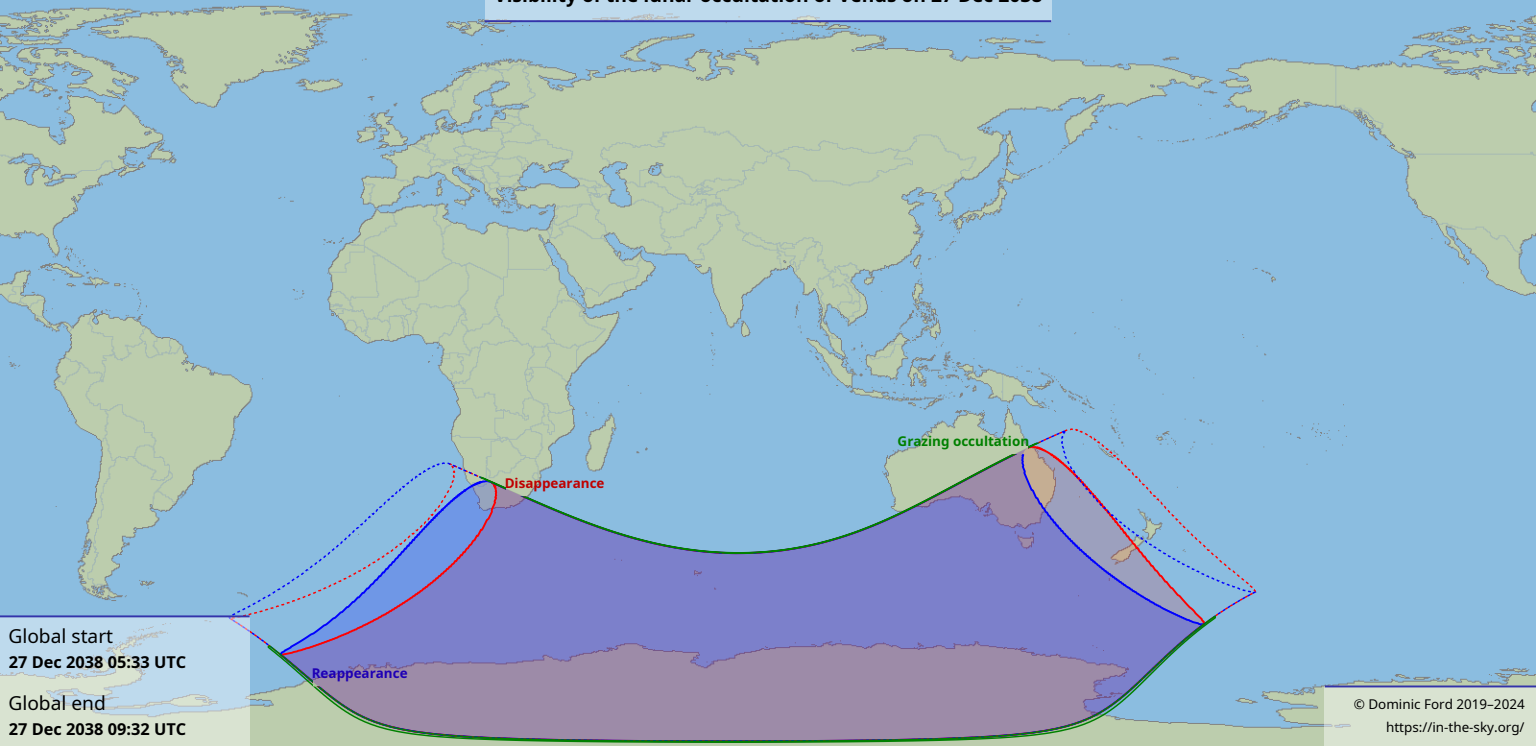

# Visibility of the lunar occultation of Venus on 27 Dec 2038

Global start  
27 Dec 2038 05:33 UTC

Global end  
27 Dec 2038 09:32 UTC

Reappearance

Disappearance

Grazing occultation