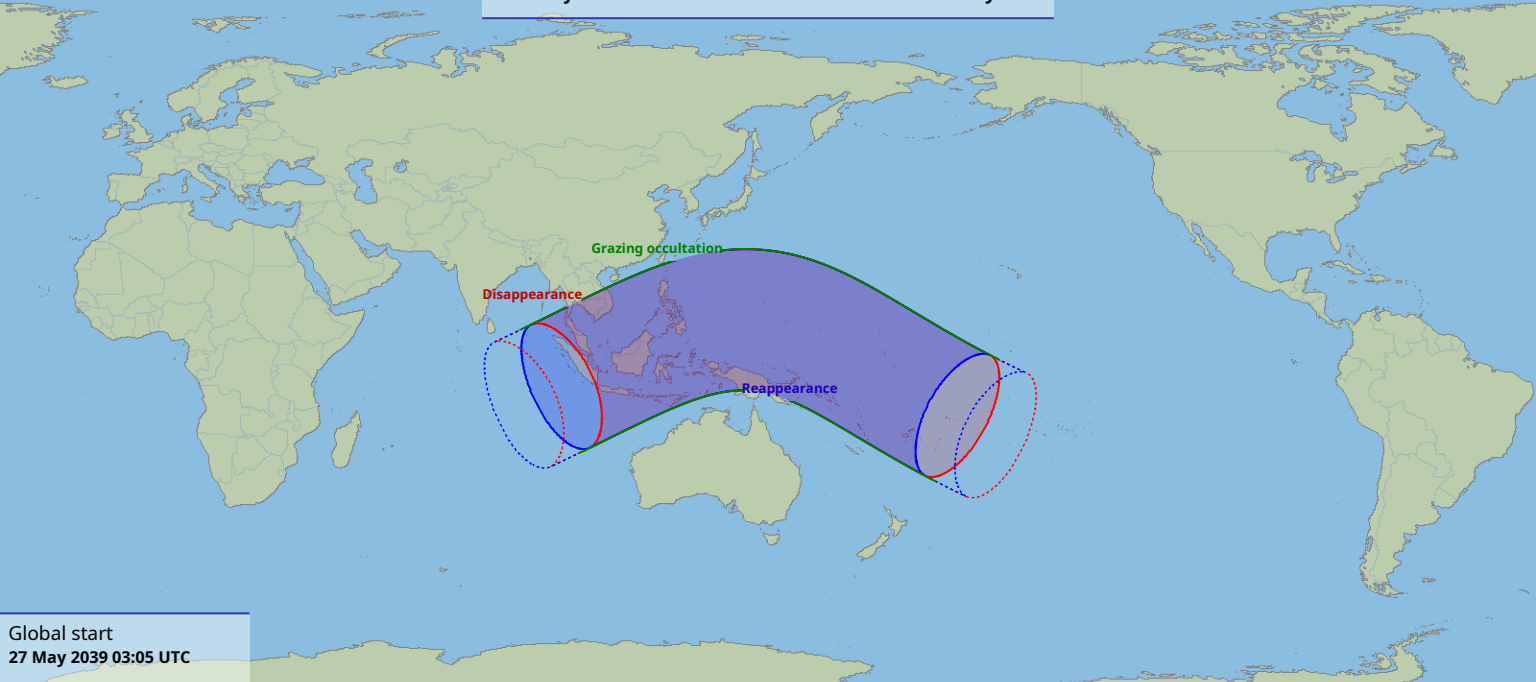

Visibility of the lunar occultation of Venus on 27 May 2039

Global start
27 May 2039 03:05 UTC

Global end
27 May 2039 07:58 UTC