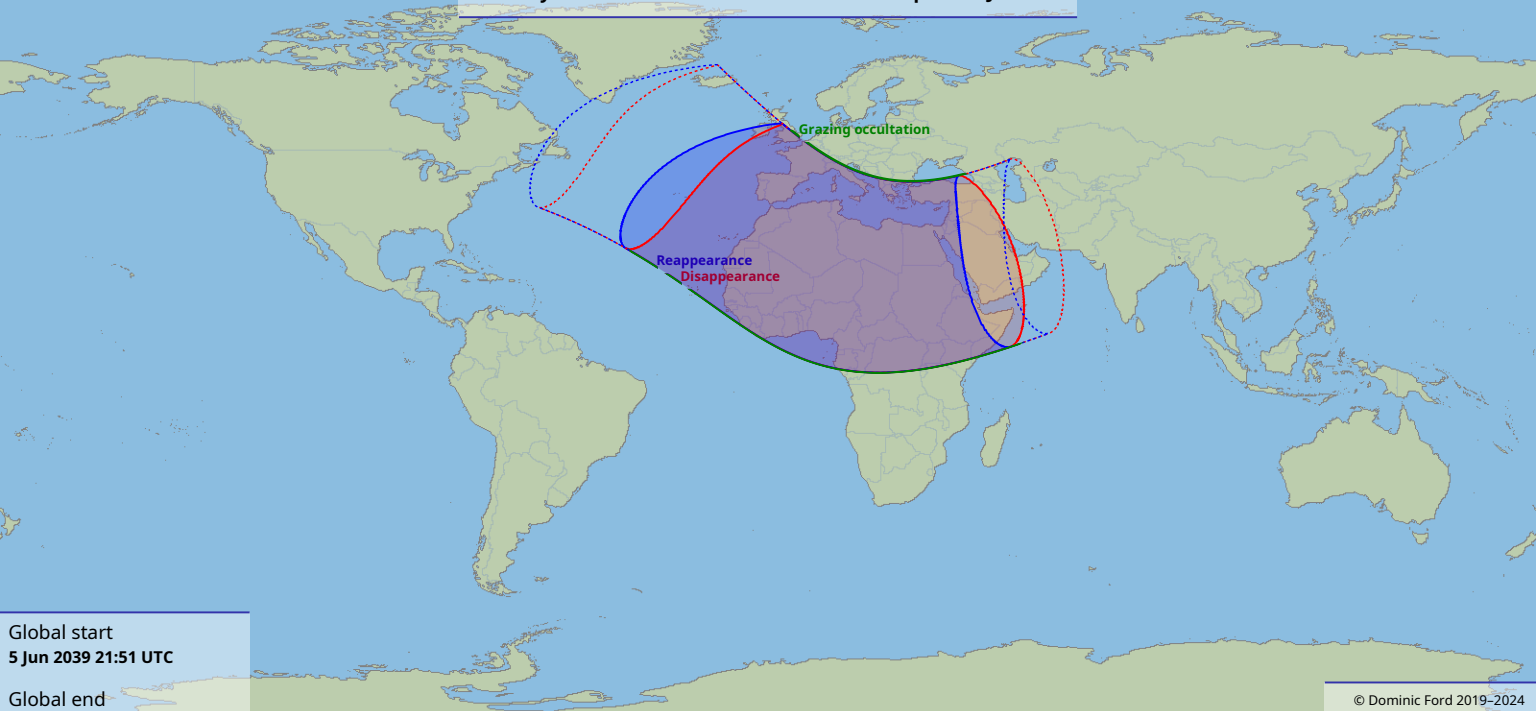

Visibility of the lunar occultation of Beta1 Scorpii on 5 Jun 2039

Global start
5 Jun 2039 21:51 UTC

Global end
6 Jun 2039 01:22 UTC