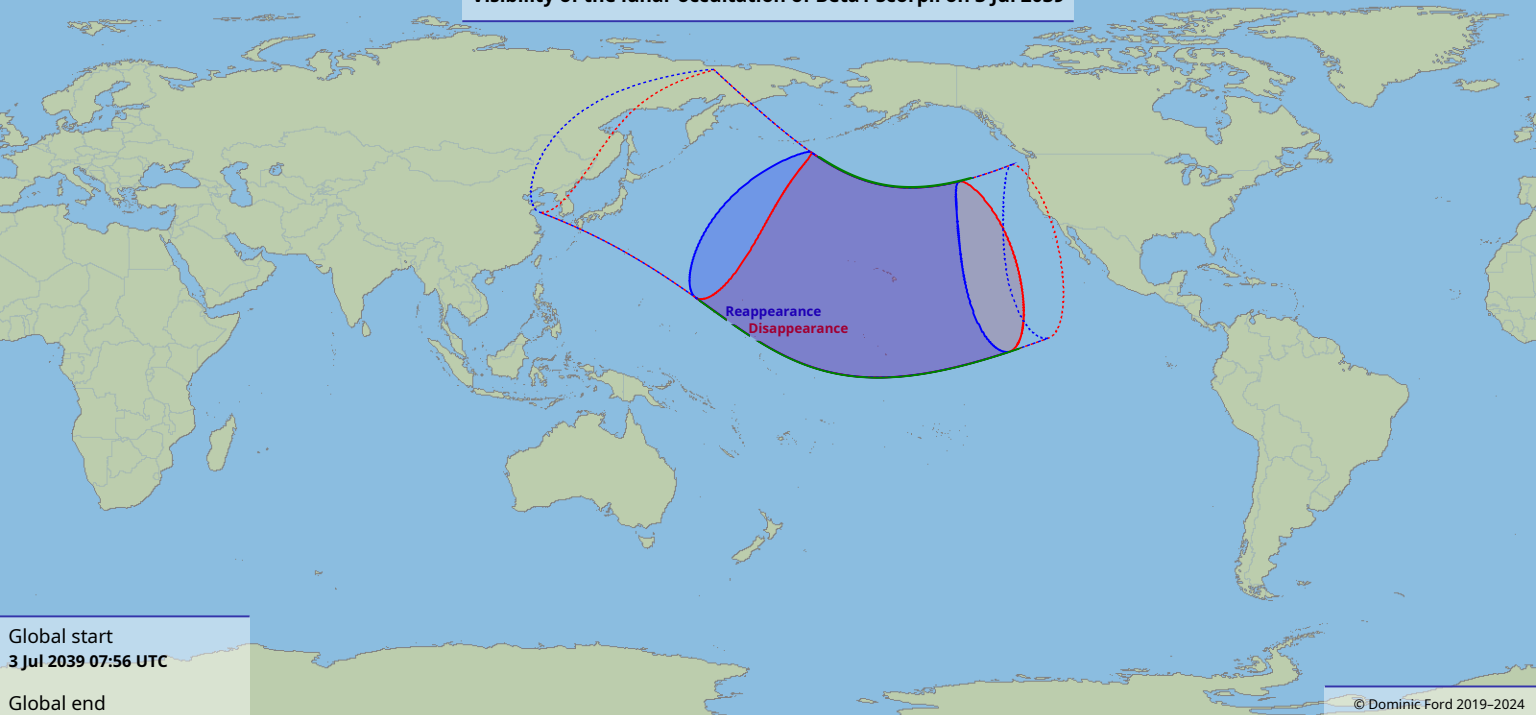

Visibility of the lunar occultation of Beta1 Scorpii on 3 Jul 2039

Global start
3 Jul 2039 07:56 UTC

Global end
3 Jul 2039 11:30 UTC