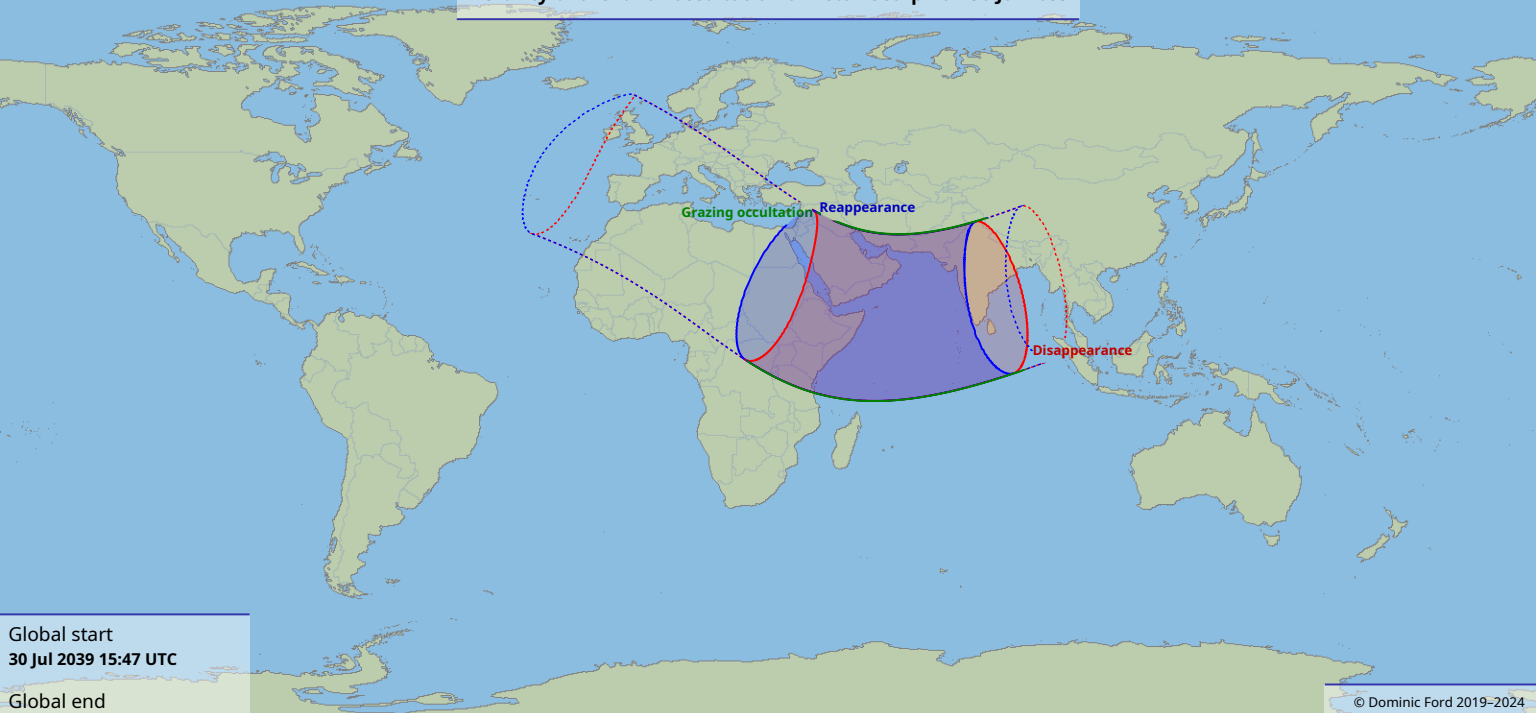

Visibility of the lunar occultation of Beta1 Scorpii on 30 Jul 2039

Global start
30 Jul 2039 15:47 UTC

Global end
30 Jul 2039 19:35 UTC