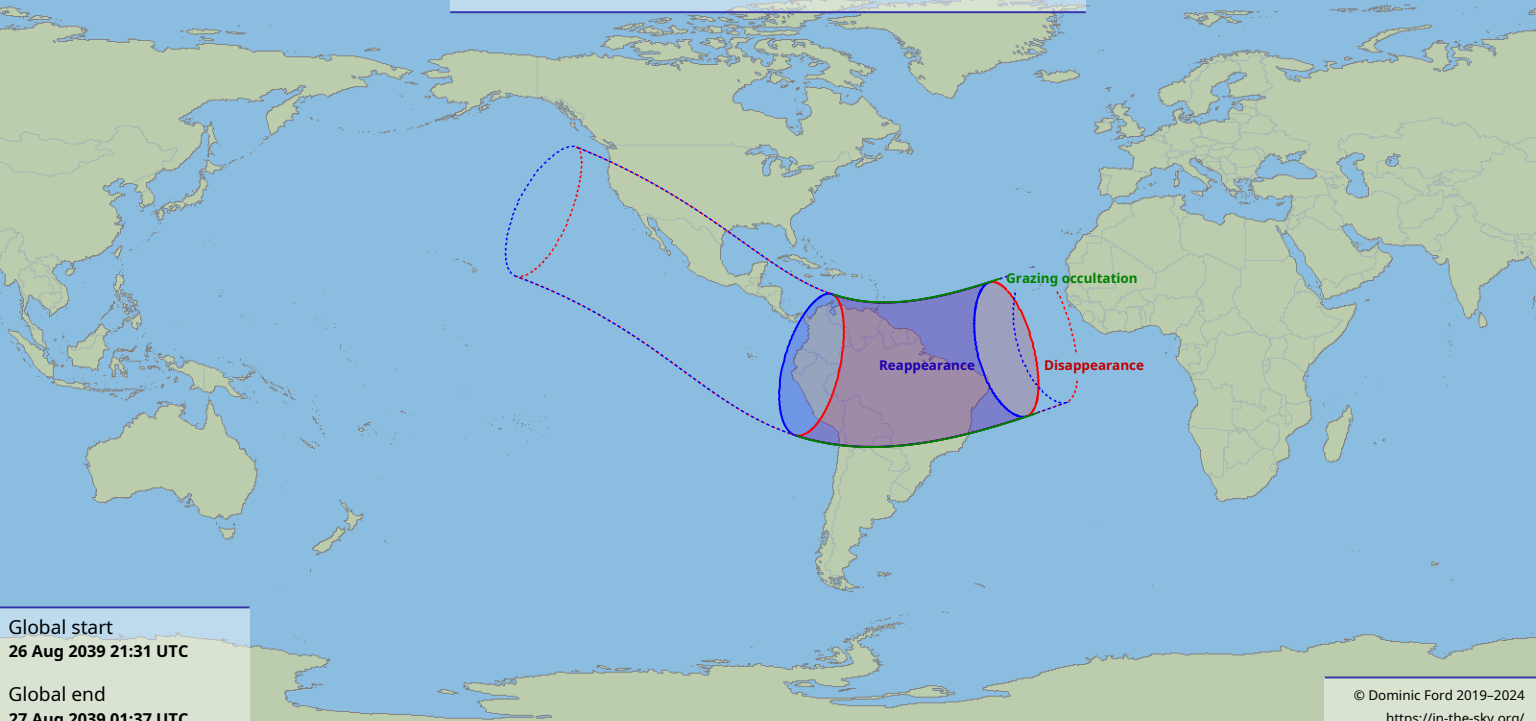

# Visibility of the lunar occultation of Beta1 Scorpii on 26 Aug 2039

Global start  
26 Aug 2039 21:31 UTC

Global end  
27 Aug 2039 01:37 UTC