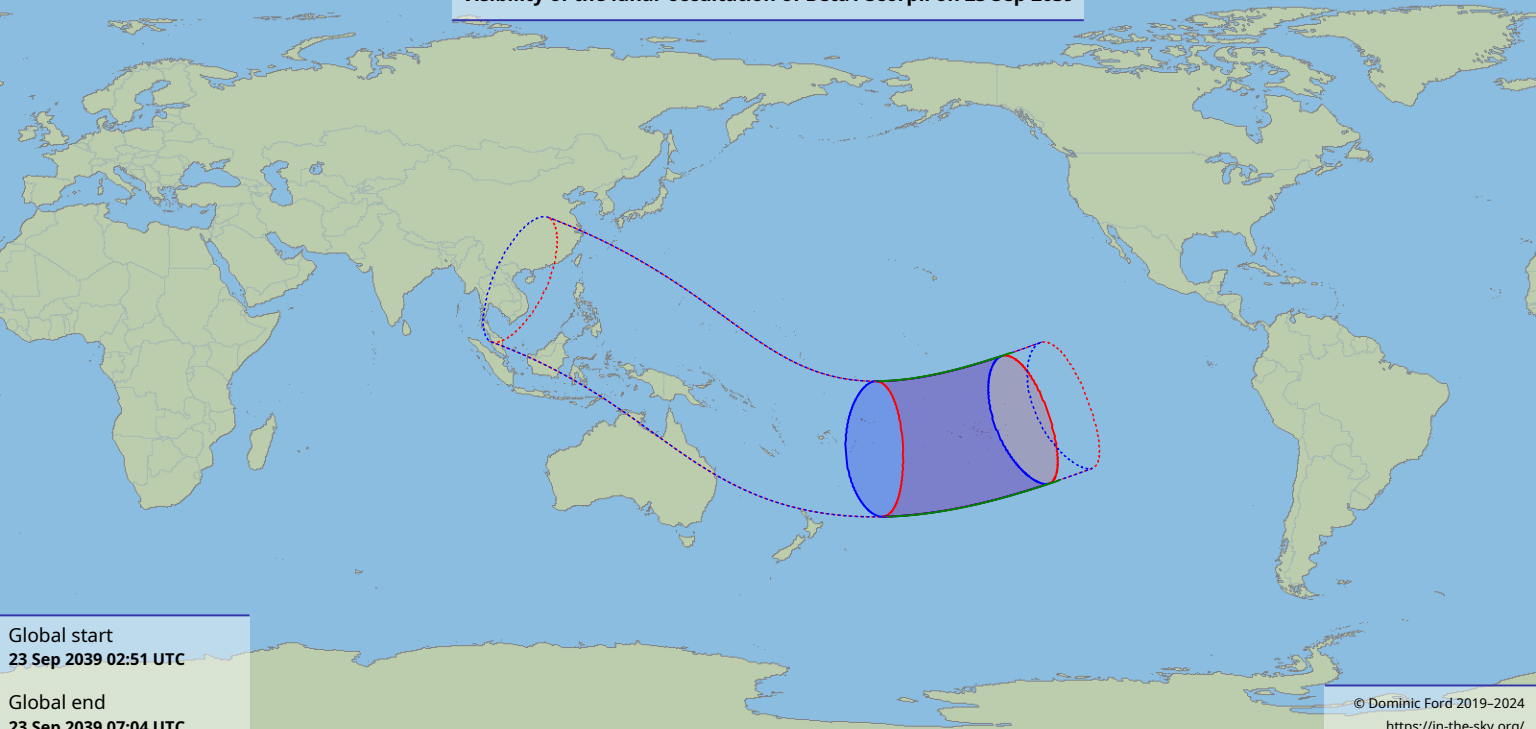

# Visibility of the lunar occultation of Beta1 Scorpii on 23 Sep 2039

Global start  
23 Sep 2039 02:51 UTC

Global end  
23 Sep 2039 07:04 UTC