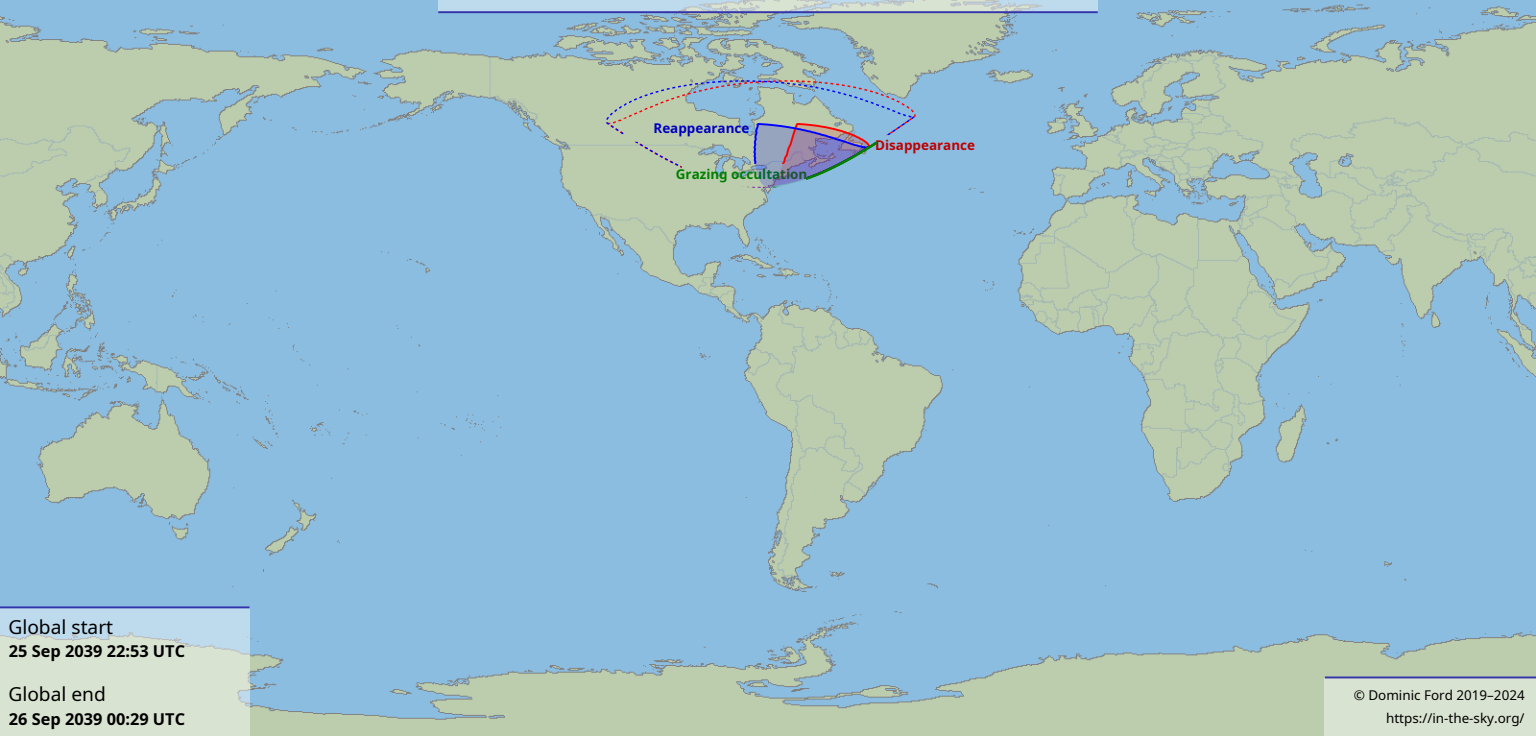

Visibility of the lunar occultation of Sigma Sagittarii on 25 Sep 2039

Global start
25 Sep 2039 22:53 UTC

Global end
26 Sep 2039 00:29 UTC