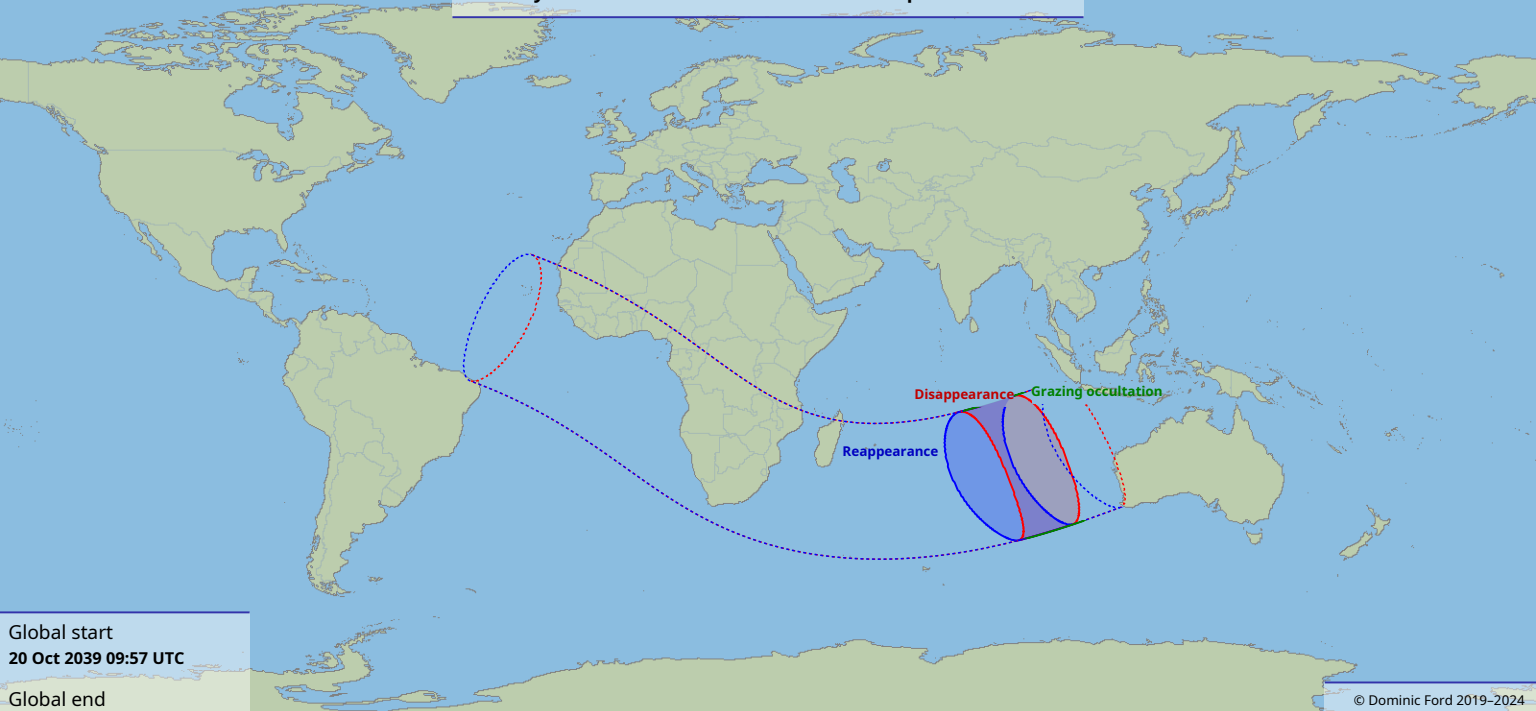

Visibility of the lunar occultation of Beta1 Scorpii on 20 Oct 2039

Global start
20 Oct 2039 09:57 UTC

Global end
20 Oct 2039 14:06 UTC