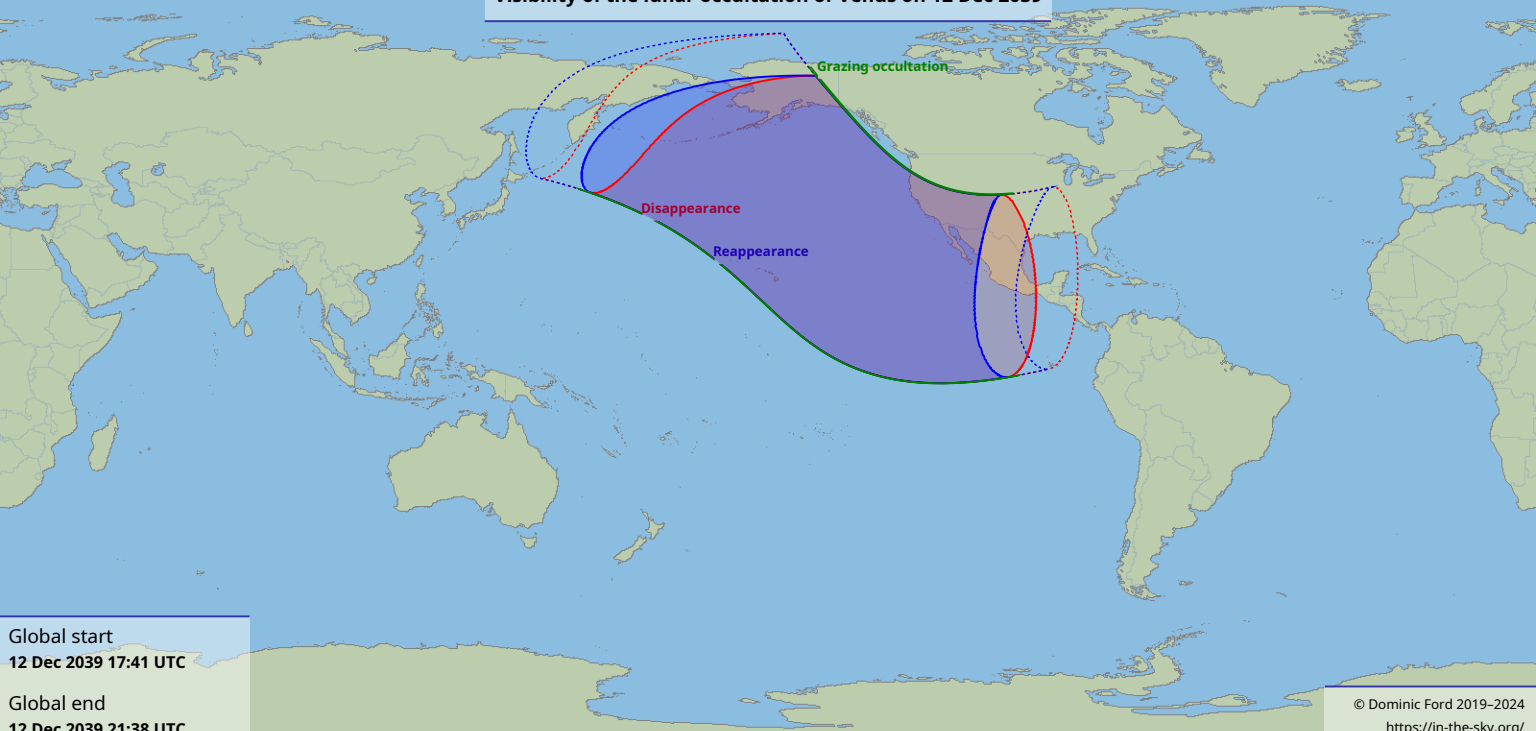

Visibility of the lunar occultation of Venus on 12 Dec 2039

Global start
12 Dec 2039 17:41 UTC

Global end
12 Dec 2039 21:38 UTC