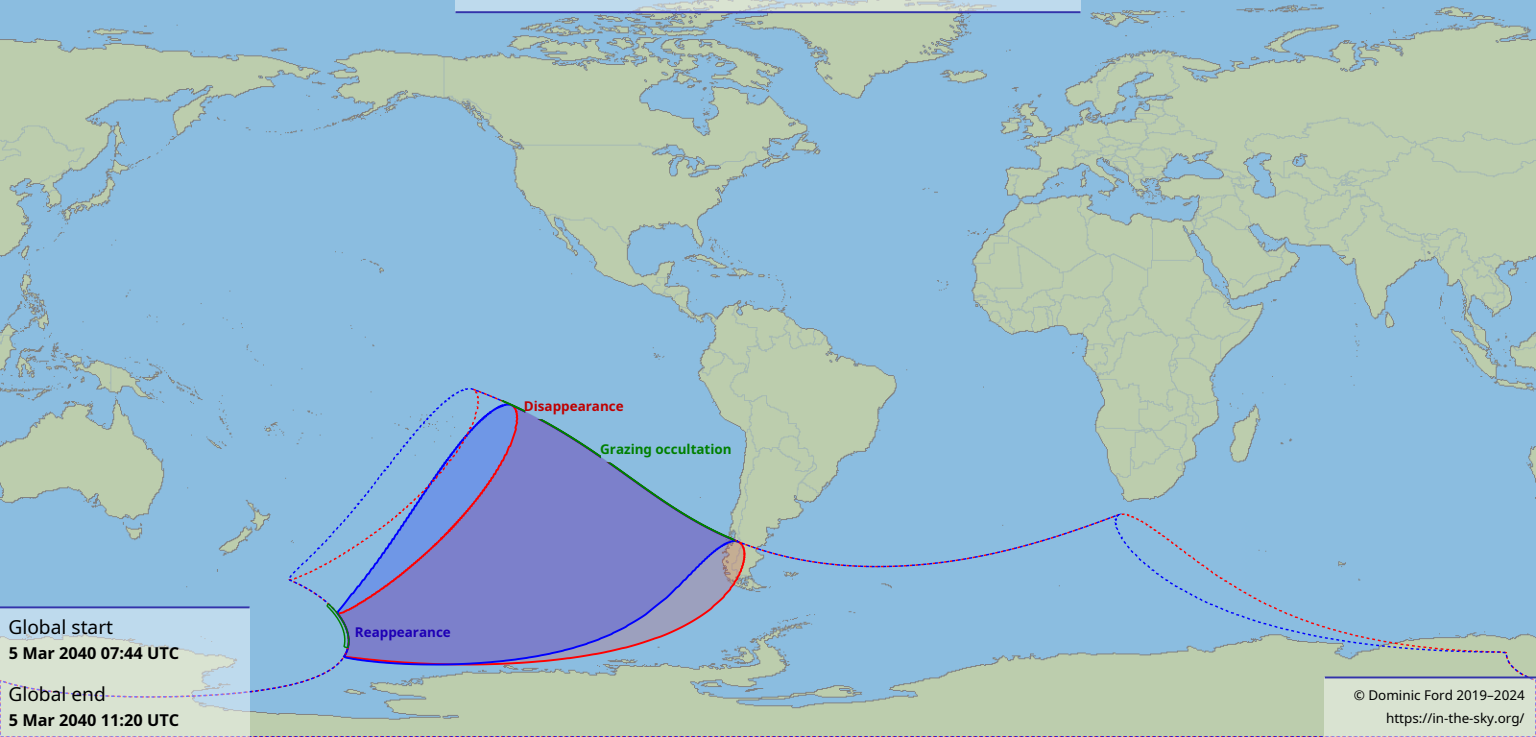

Visibility of the lunar occultation of Beta1 Scorpii on 5 Mar 2040

Global start
5 Mar 2040 07:44 UTC

Global end
5 Mar 2040 11:20 UTC