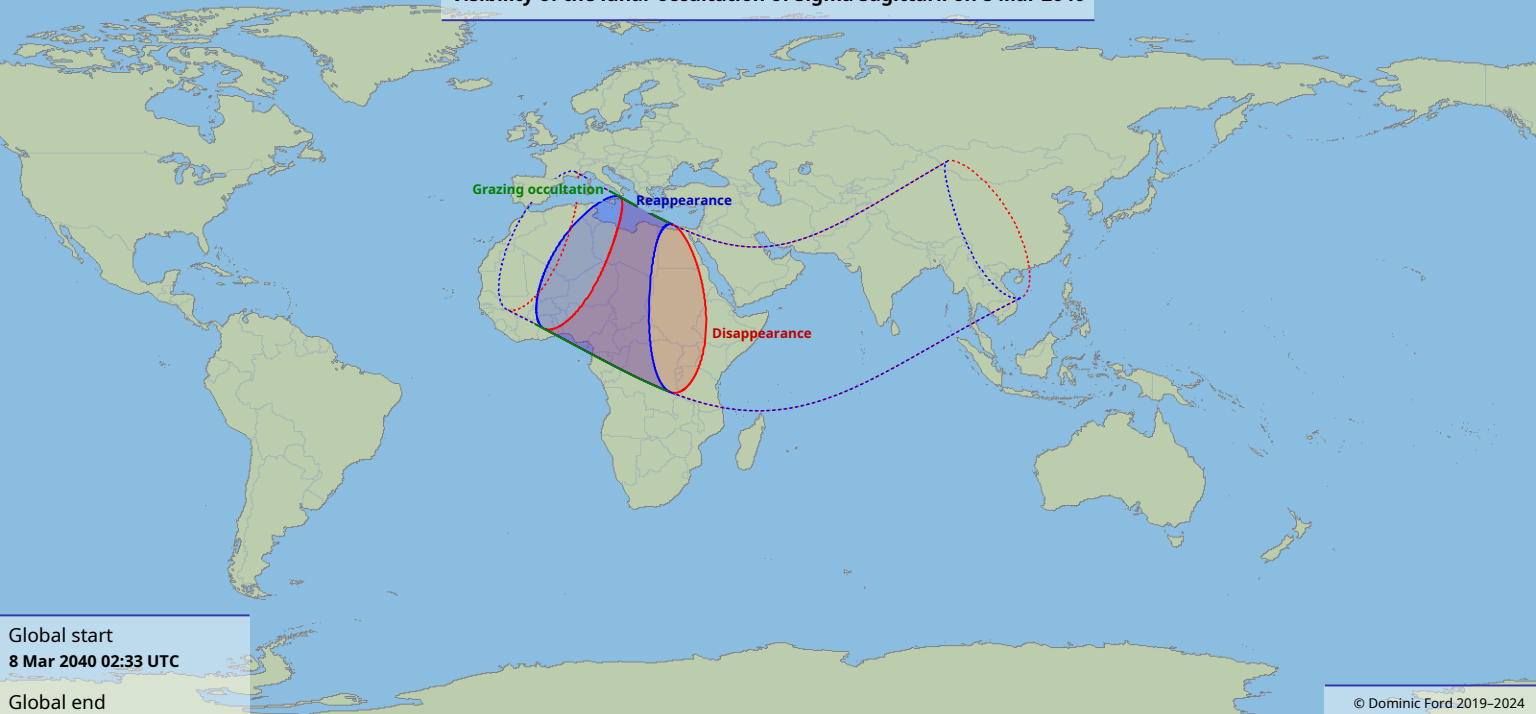

# Visibility of the lunar occultation of Sigma Sagittarii on 8 Mar 2040

Global start  
8 Mar 2040 02:33 UTC

Global end  
8 Mar 2040 06:23 UTC