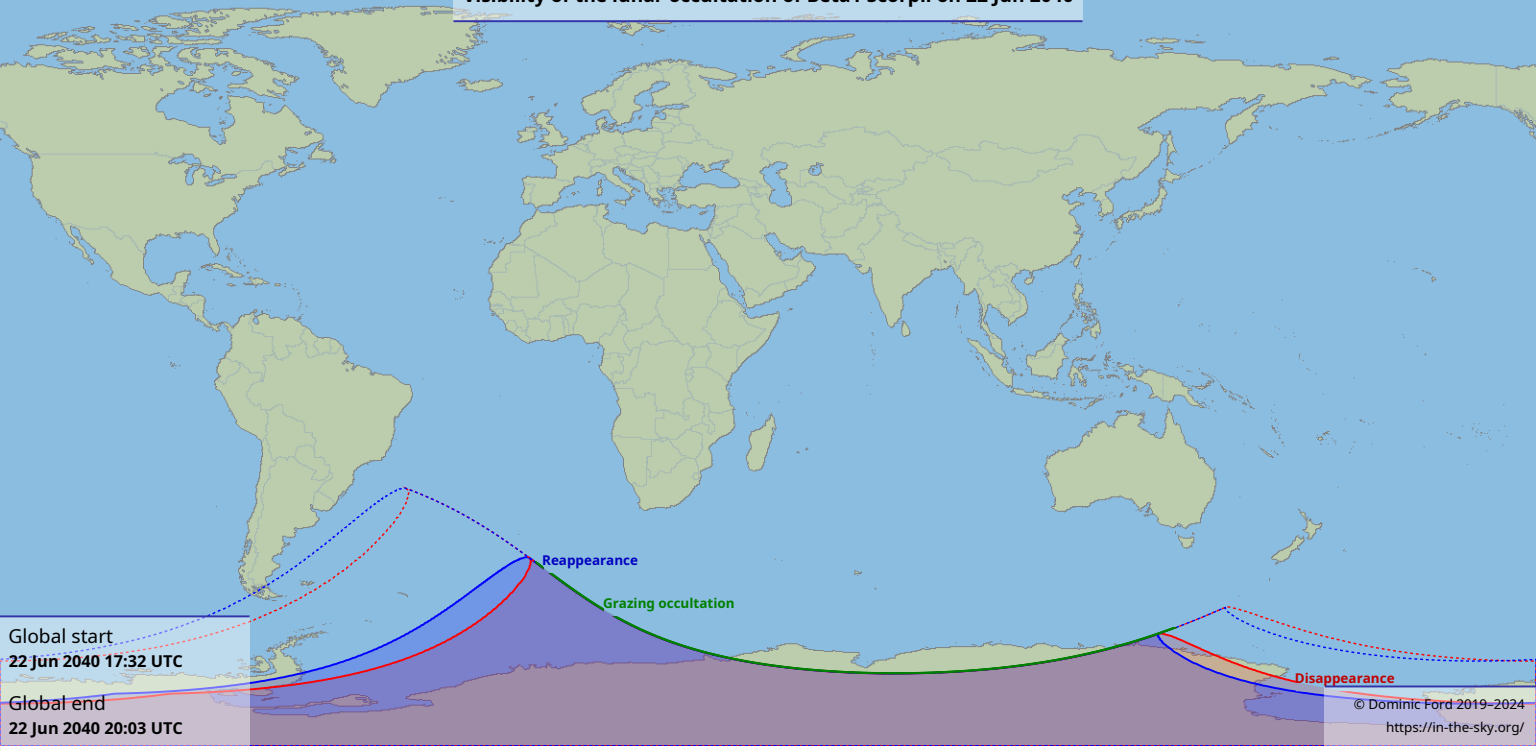

Visibility of the lunar occultation of Beta1 Scorpii on 22 Jun 2040

Global start
22 Jun 2040 17:32 UTC

Global end
22 Jun 2040 20:03 UTC

Reappearance

Grazing occultation

Disappearance