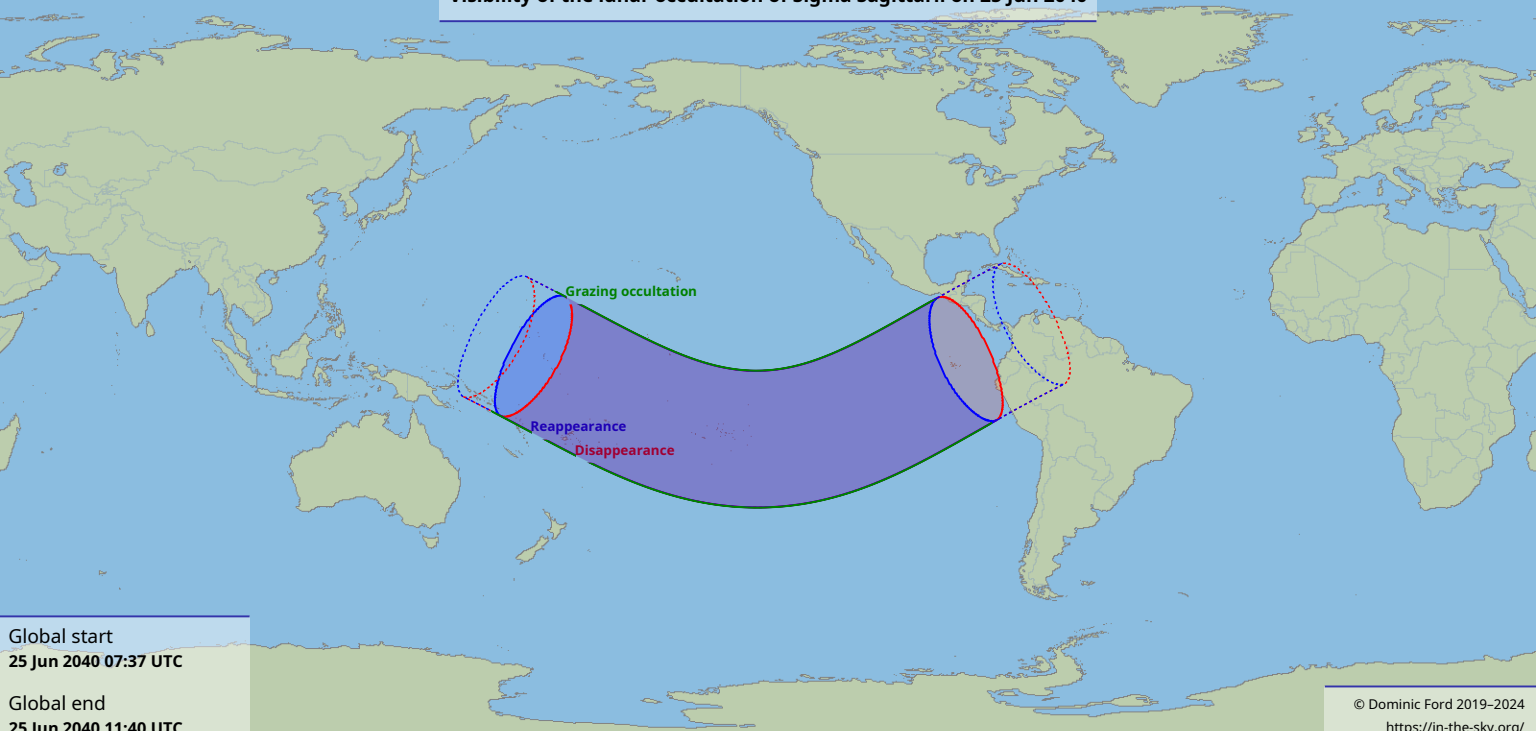

# Visibility of the lunar occultation of Sigma Sagittarii on 25 Jun 2040

Global start  
25 Jun 2040 07:37 UTC

Global end  
25 Jun 2040 11:40 UTC