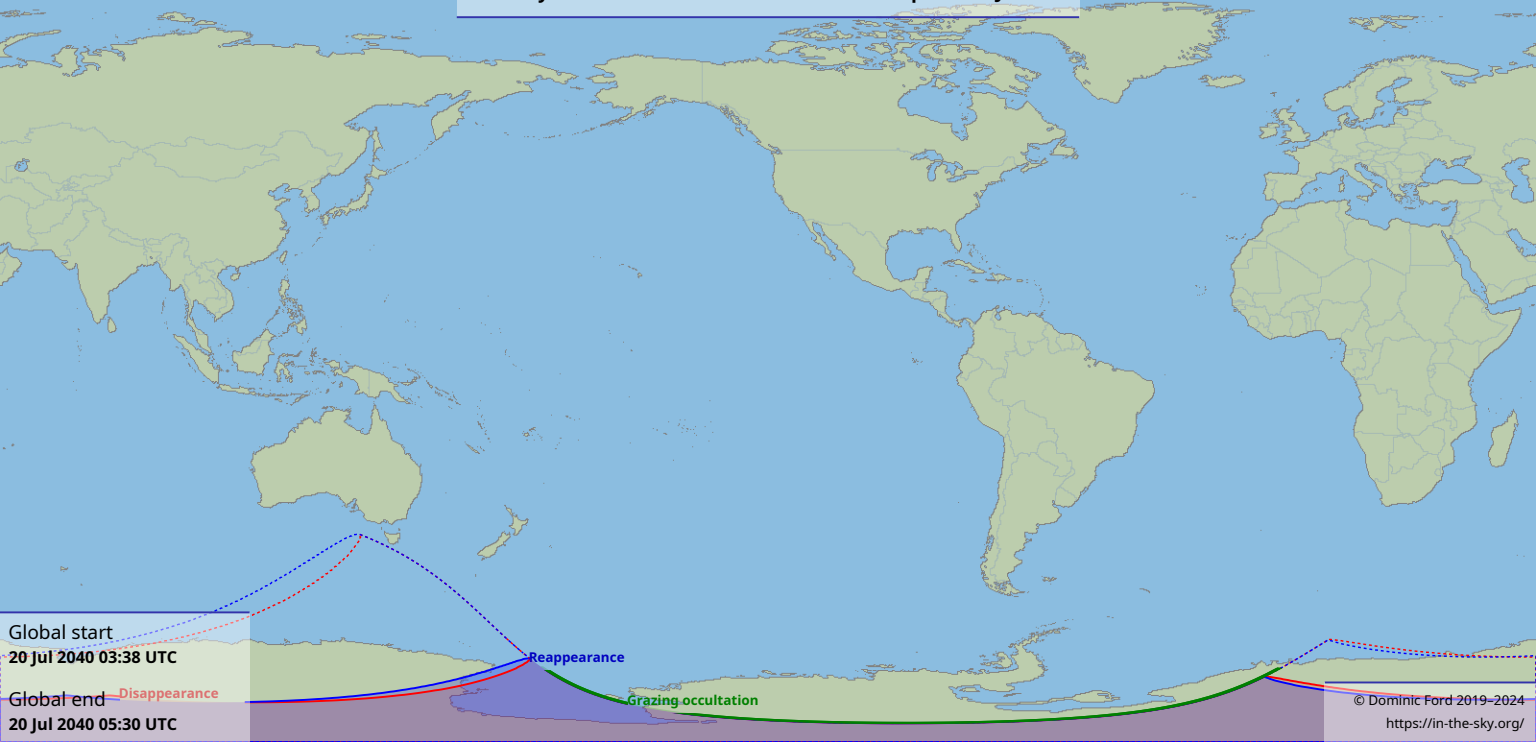

Visibility of the lunar occultation of Beta1 Scorpii on 20 Jul 2040

Global start
20 Jul 2040 03:38 UTC

Global end — Disappearance
20 Jul 2040 05:30 UTC

Reappearance

Grazing occultation

© Dominic Ford 2019-2024