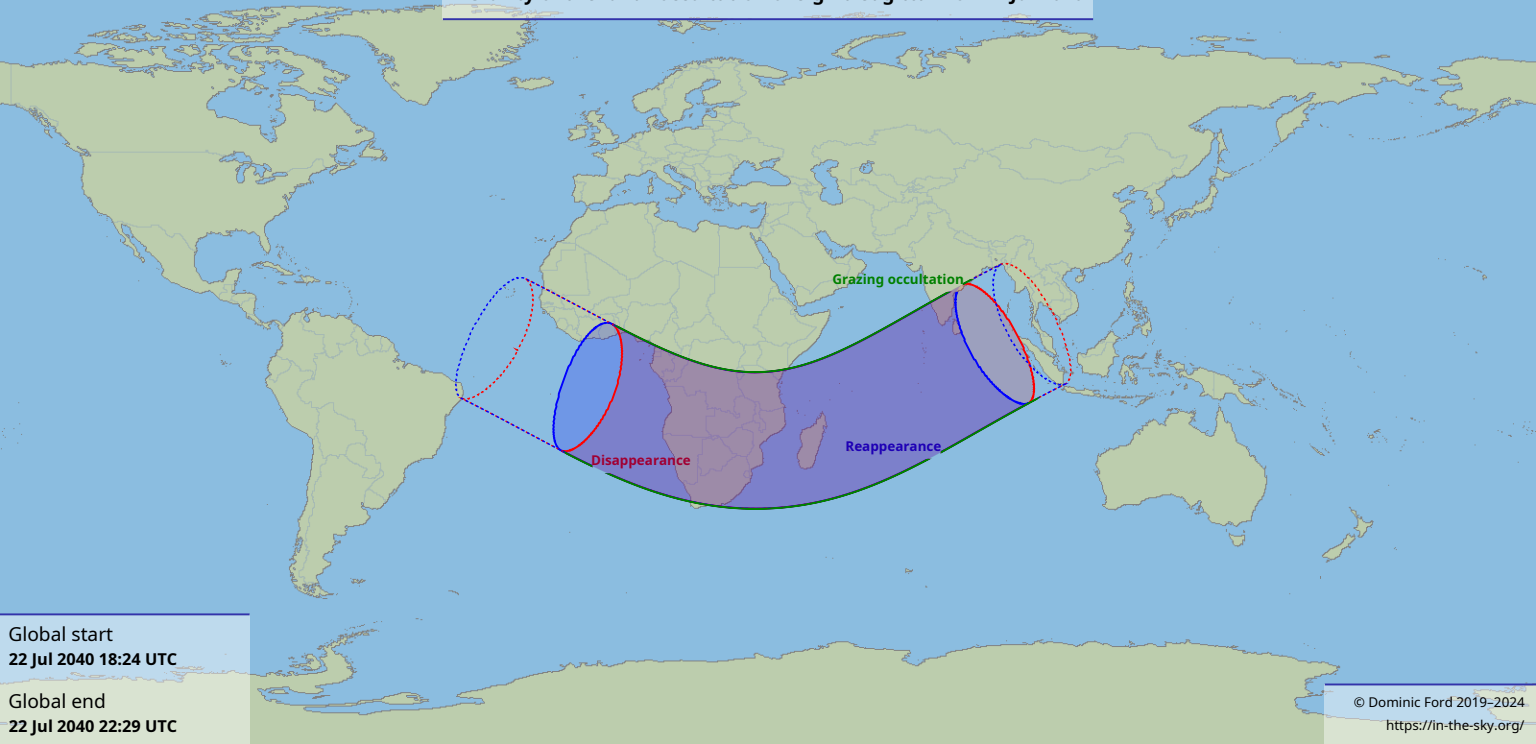

# Visibility of the lunar occultation of Sigma Sagittarii on 22 Jul 2040

Grazing occultation

Disappearance

Reappearance

Global start  
22 Jul 2040 18:24 UTC

Global end  
22 Jul 2040 22:29 UTC