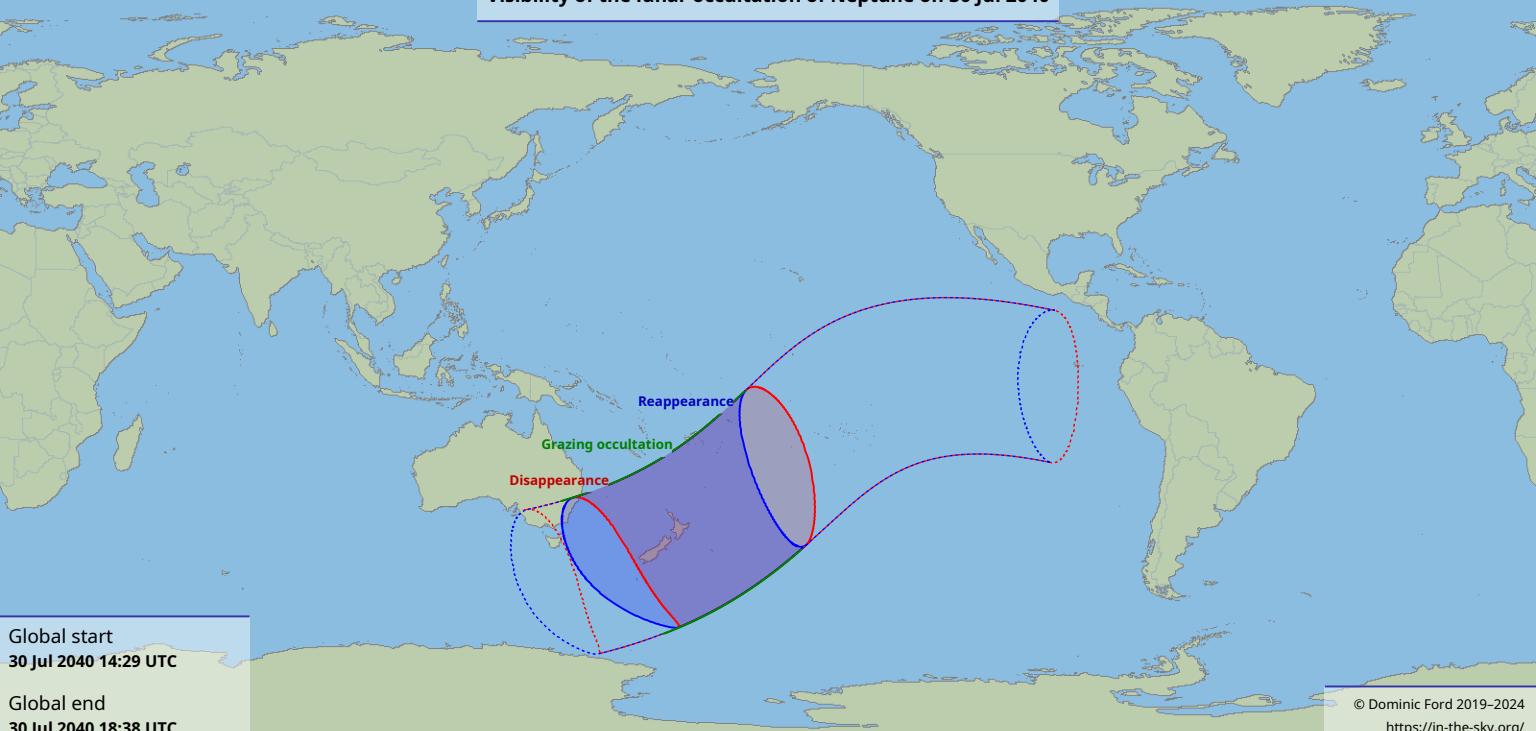

Visibility of the lunar occultation of Neptune on 30 Jul 2040

Global start
30 Jul 2040 14:29 UTC

Global end
30 Jul 2040 18:38 UTC