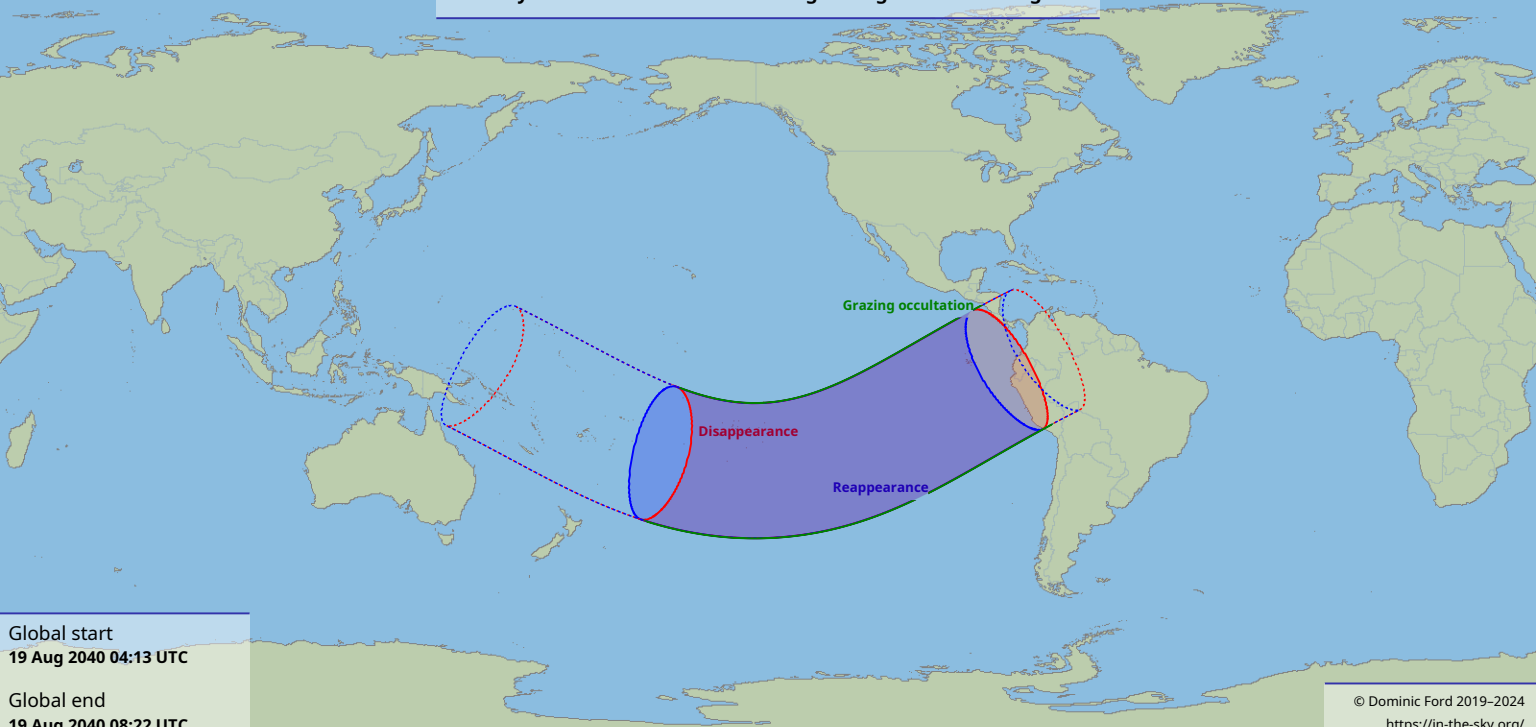

Visibility of the lunar occultation of Sigma Sagittarii on 19 Aug 2040

Global start
19 Aug 2040 04:13 UTC

Global end
19 Aug 2040 08:22 UTC