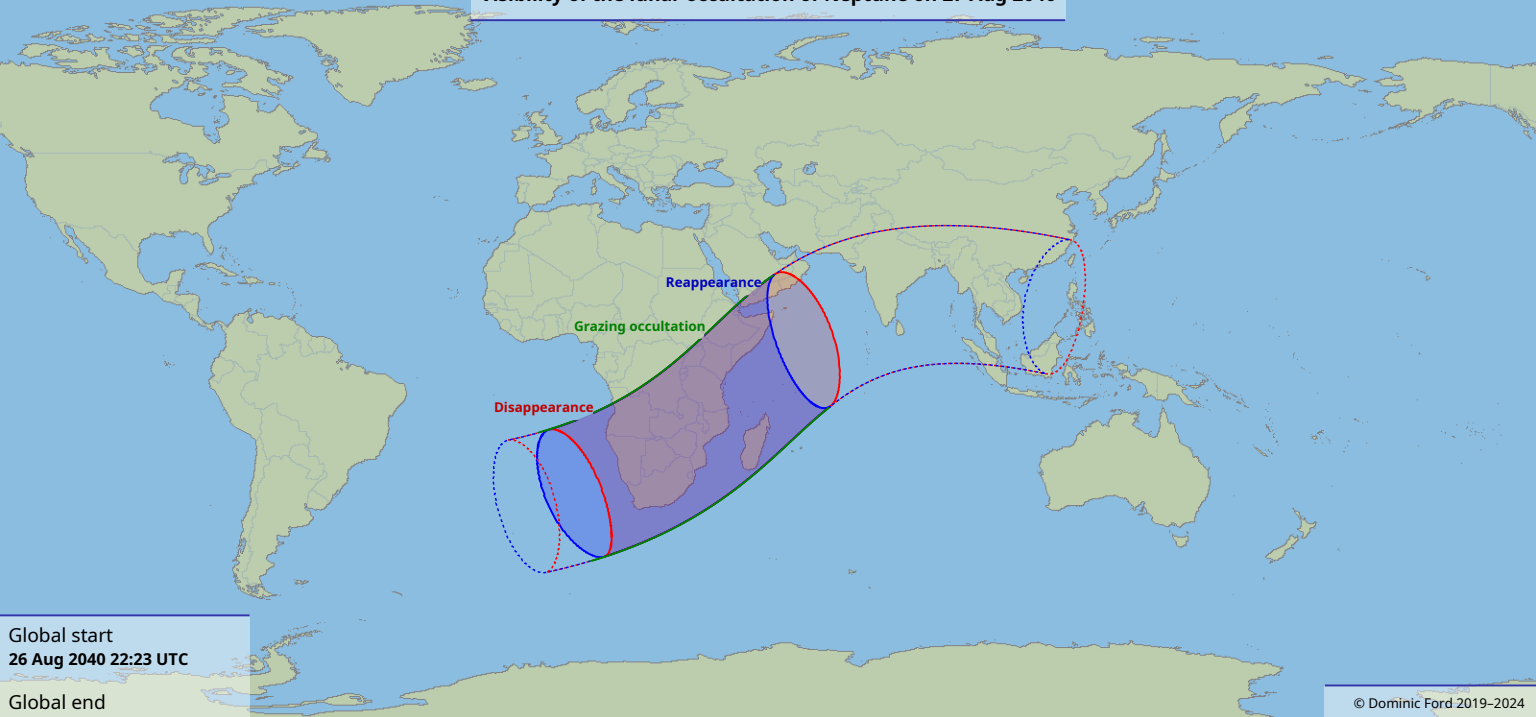

Visibility of the lunar occultation of Neptune on 27 Aug 2040

Global start
26 Aug 2040 22:23 UTC

Global end
27 Aug 2040 02:44 UTC