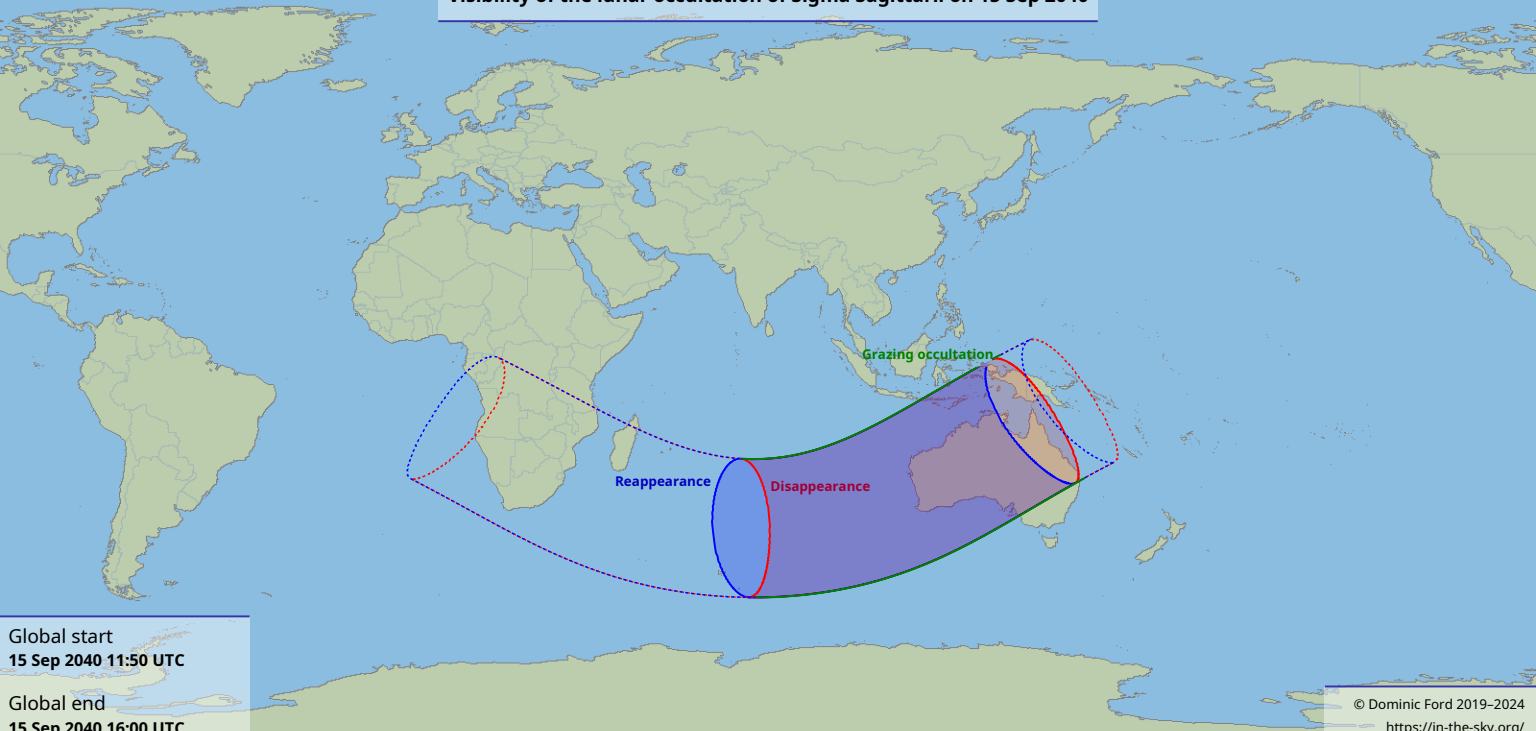

Visibility of the lunar occultation of Sigma Sagittarii on 15 Sep 2040

Global start
15 Sep 2040 11:50 UTC

Global end
15 Sep 2040 16:00 UTC