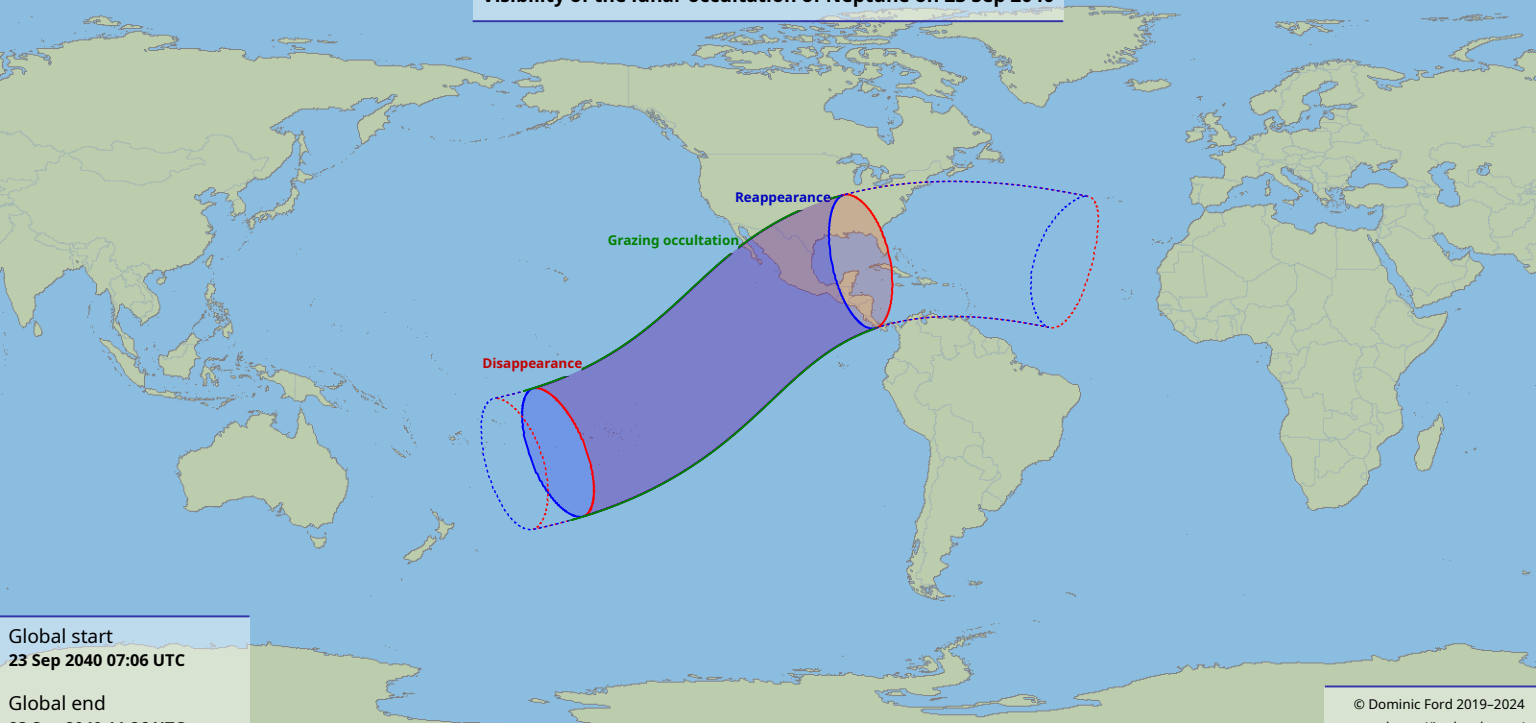

Visibility of the lunar occultation of Neptune on 23 Sep 2040

Global start
23 Sep 2040 07:06 UTC

Global end
23 Sep 2040 11:26 UTC